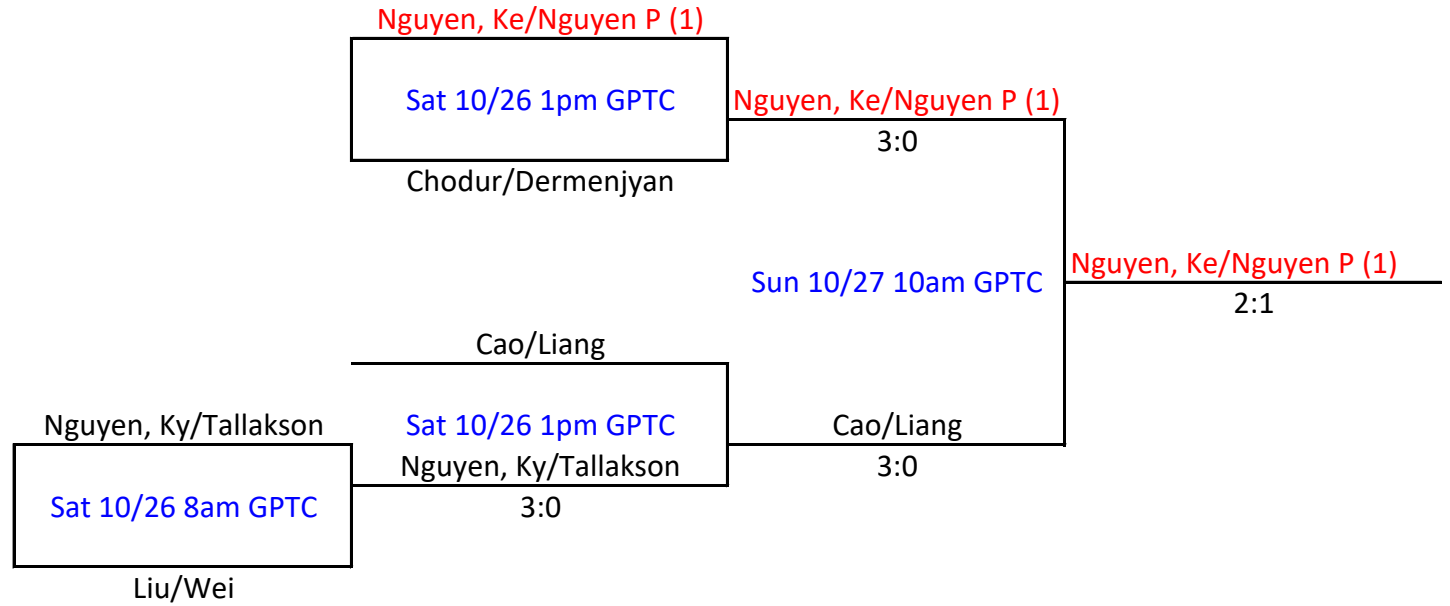

Dynamic Duo 10s, 12s, and 14s Team Tournament (Level 3)

12s Draw

GPTC - Great Park Tennis Center

Quarterfinals

Semifinals

Finals

CONSOLATION ROUNDS

Cons. Finals