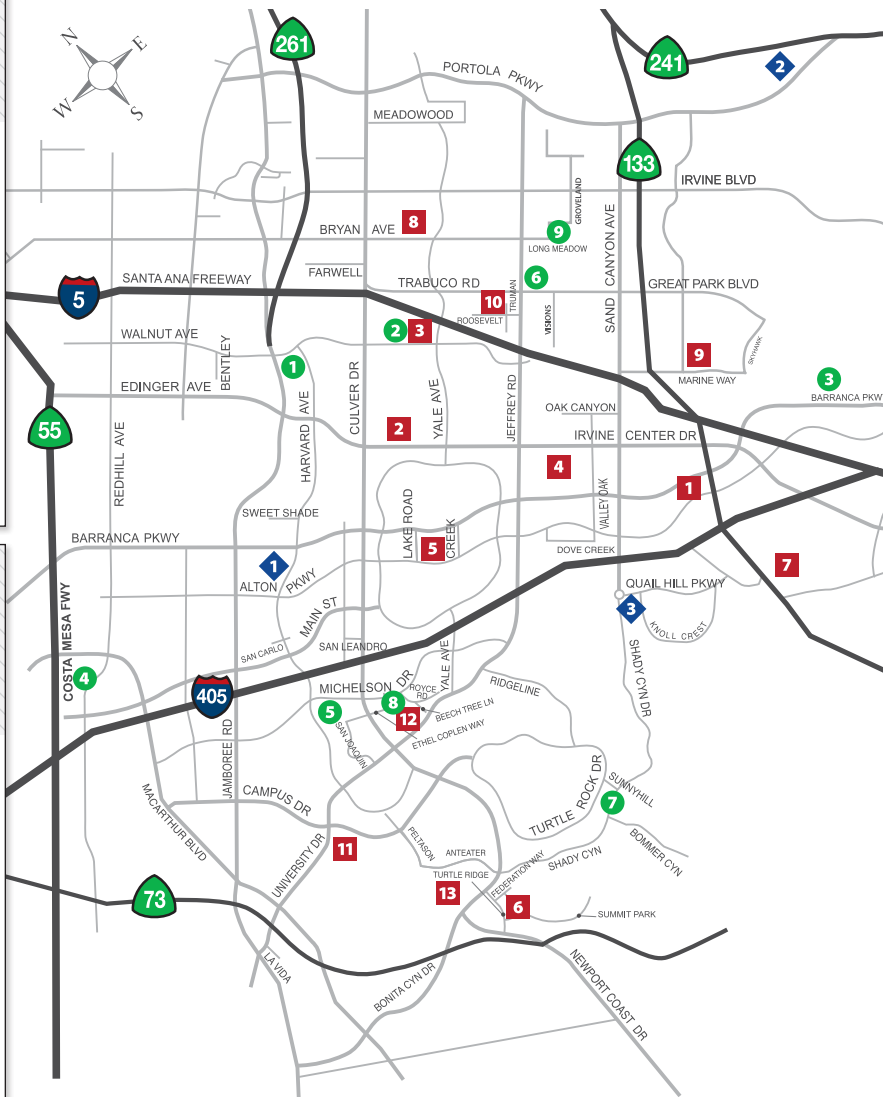

Irvine Vote Center and Ballot Drop Box Locations

Looking for a Vote Center or Ballot Drop Box Location?
Irvine will have 16 Vote Centers and nine Ballot Drop Box Locations

Eleven-Day Vote Centers

Open February 22 – March 3

- Irvine City Hall** 1 Civic Center Plaza
- Portola Springs Community Center** 900 Tomato Springs
- Quail Hill Community Center** 39 Shady Canyon Drive

Ballot Drop Box

Open February 3 – March 3

- Harvard Community Park** 14701 Harvard Ave.
- Heritage Community Park** 14301 Yale Ave.
- Irvine Metrolink Station** 15215 Barranca Pkwy #1
- Orange County United Way** 18012 Mitchell South
- Rancho Senior Center** 3 Ethel Coplen Way
- Trabuco Center** 5701 Trabuco Road
- Turtle Rock Community Park** 1 Sunnyhill Drive
- University Park Library** 4512 Sandburg Way
- Woodbury Community Park** 130 Sanctuary

Four-Day Vote Centers

Open February 29 – March 3

- 1 CSUF Irvine Center** 3 Banting
- 2 Deerfield Community Center** 55 Deerwood West
- 3 Heritage Park Regional Library** 14361 Yale
- 4 Irvine Valley College** 5500 Irvine Center Drive
- 5 Lakeview Senior Center** 20 Lake Road
- 6 Las Lomas Community Center** 10 Federation Way
- 7 Los Olivos Community Center** 101 Alfonso Drive
- 8 Northwood Community Center** 4531 Bryan Ave.
- 9 Orange County Great Park** 8000 Great Park Blvd.
- 10 South Coast Chinese Cultural Center** 9 Truman Street
- 11 UCI—Mesa Court** 4053 Mesa Road
- 12 University Community Center** 1 Beech Tree Lane
- 13 University Hills Community Center** 1083 California Ave.

Orange County Great Park

Irvine City Hall

Irvine Metrolink Station