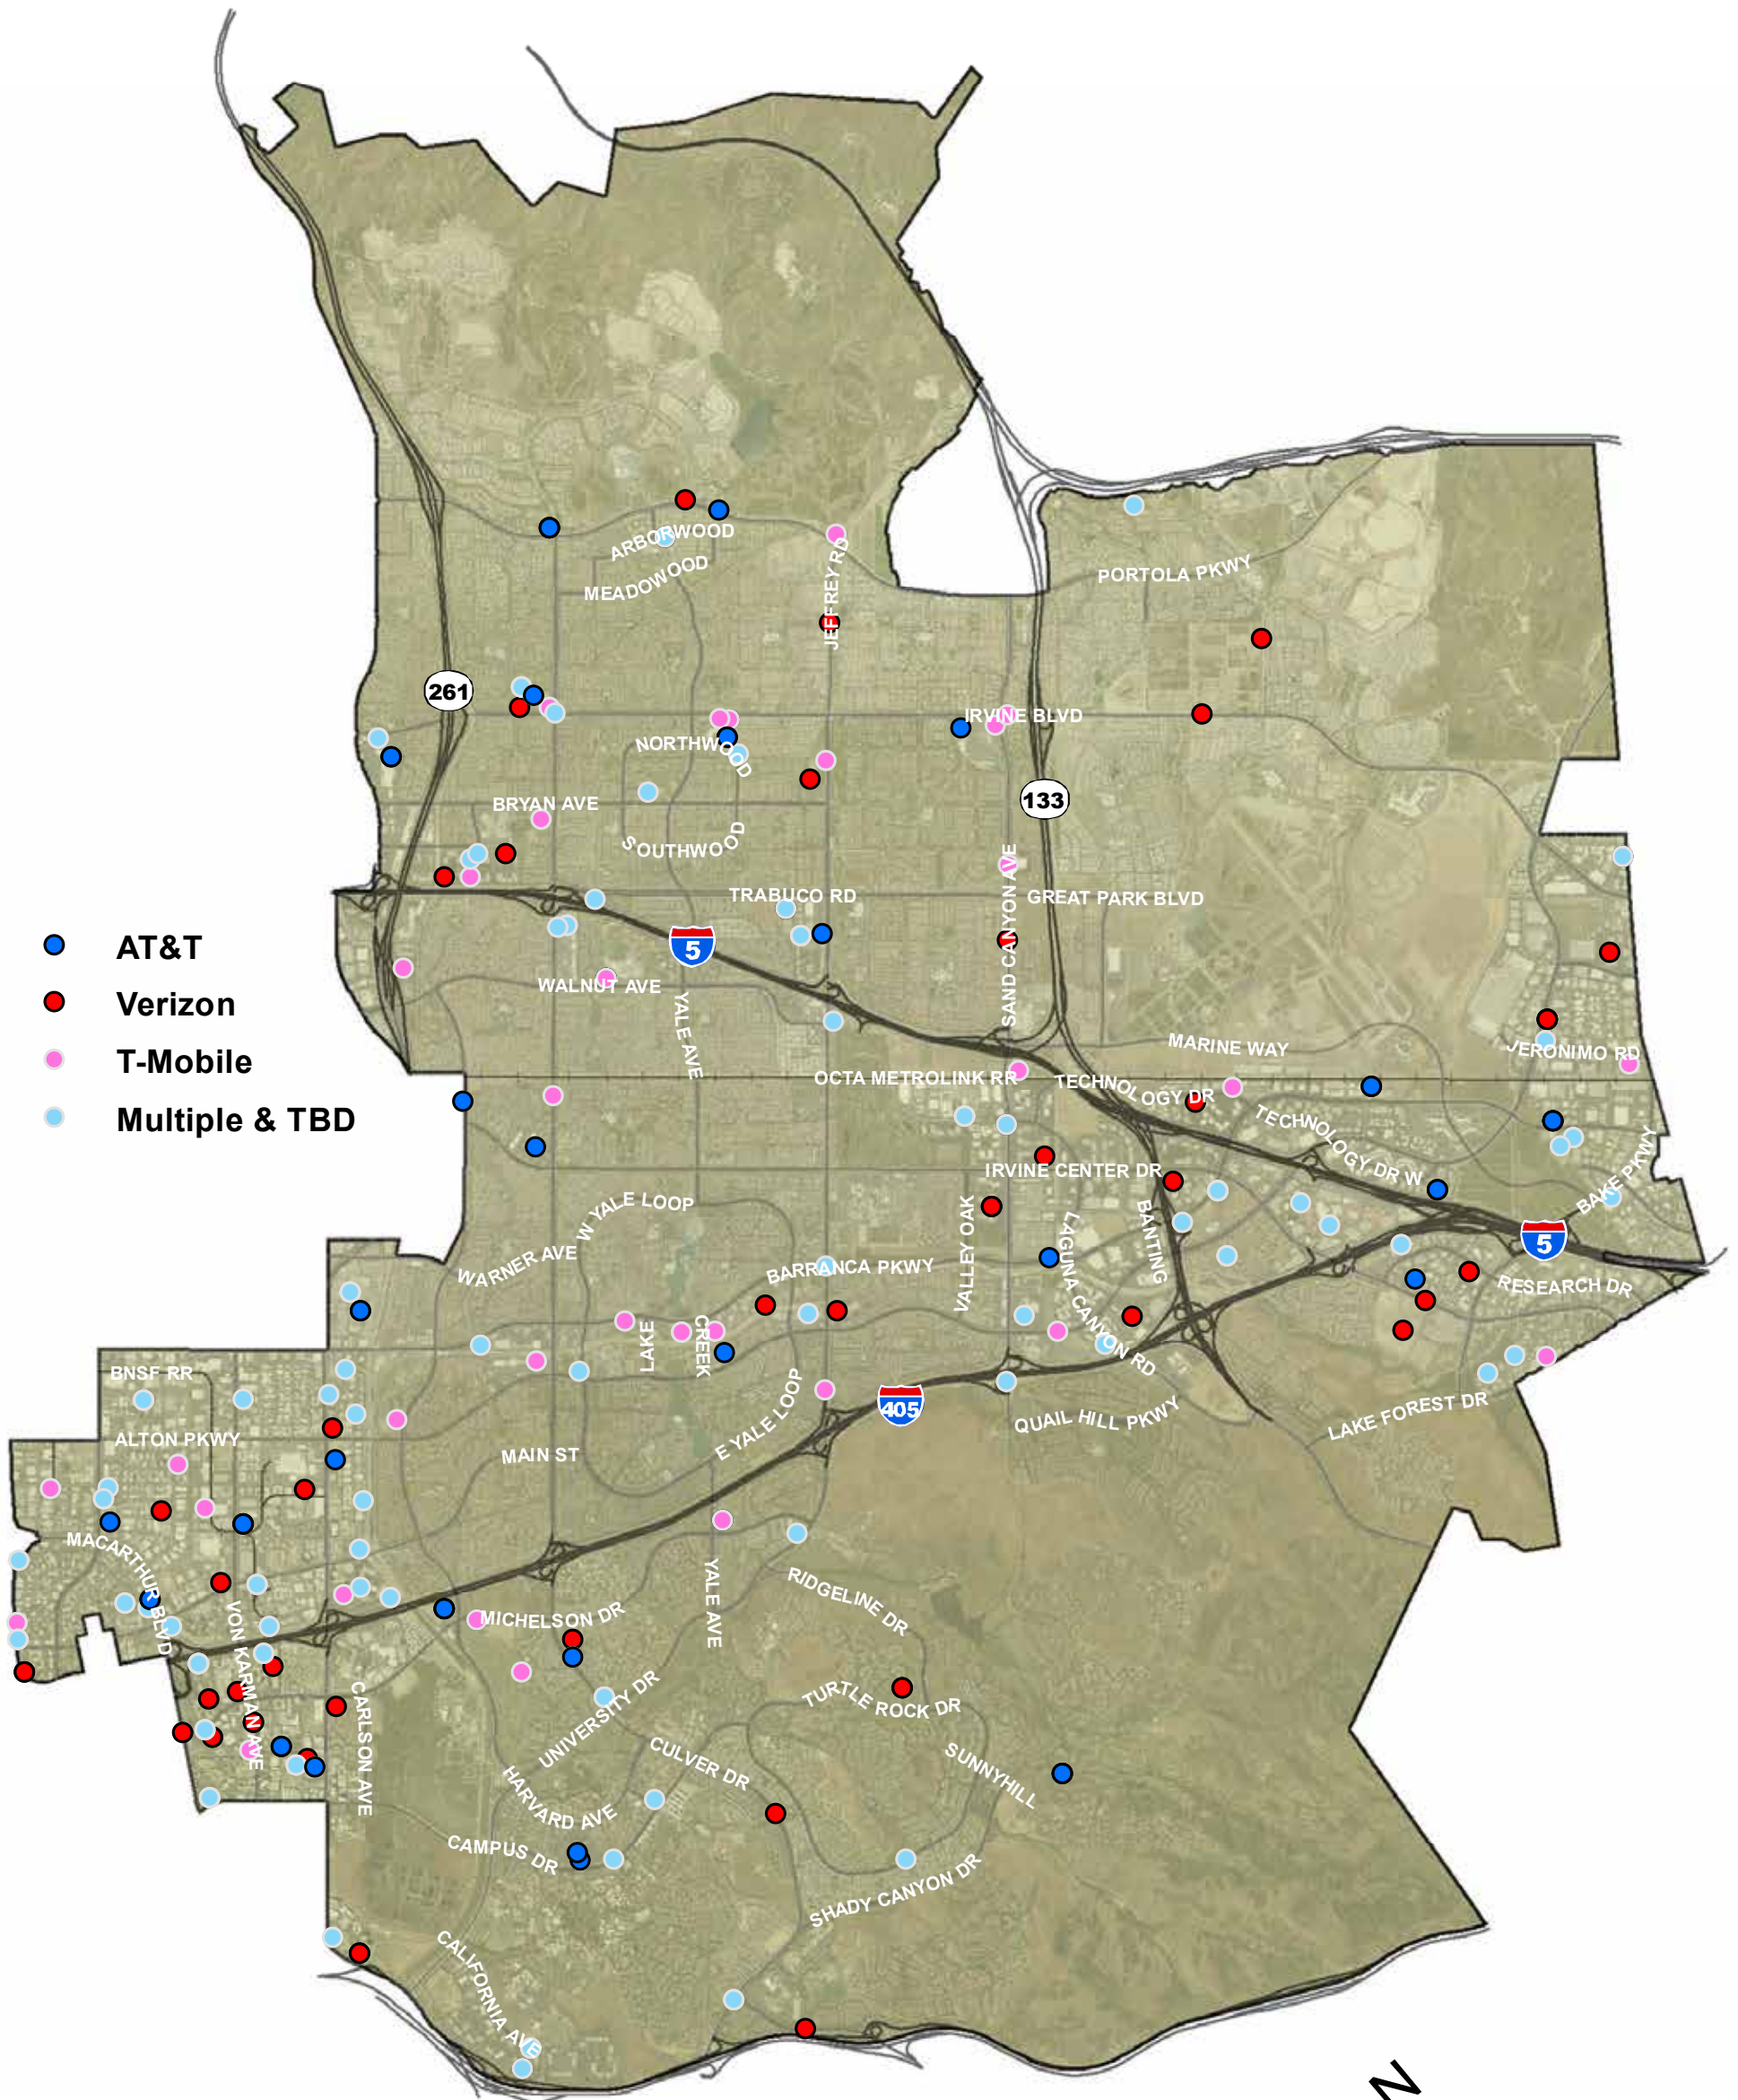

City of Irvine

Approved Wireless Sites 2020

Note: the exhibit shows approved sites and some of the sites depicted may not exist in the field.

Although every effort has been made to develop the completeness of the information displayed on this map and it has been verified to the best of our abilities, no warranty, expressed or implied, is made regarding accuracy, adequacy, completeness, legality, reliability, or usefulness of the information.