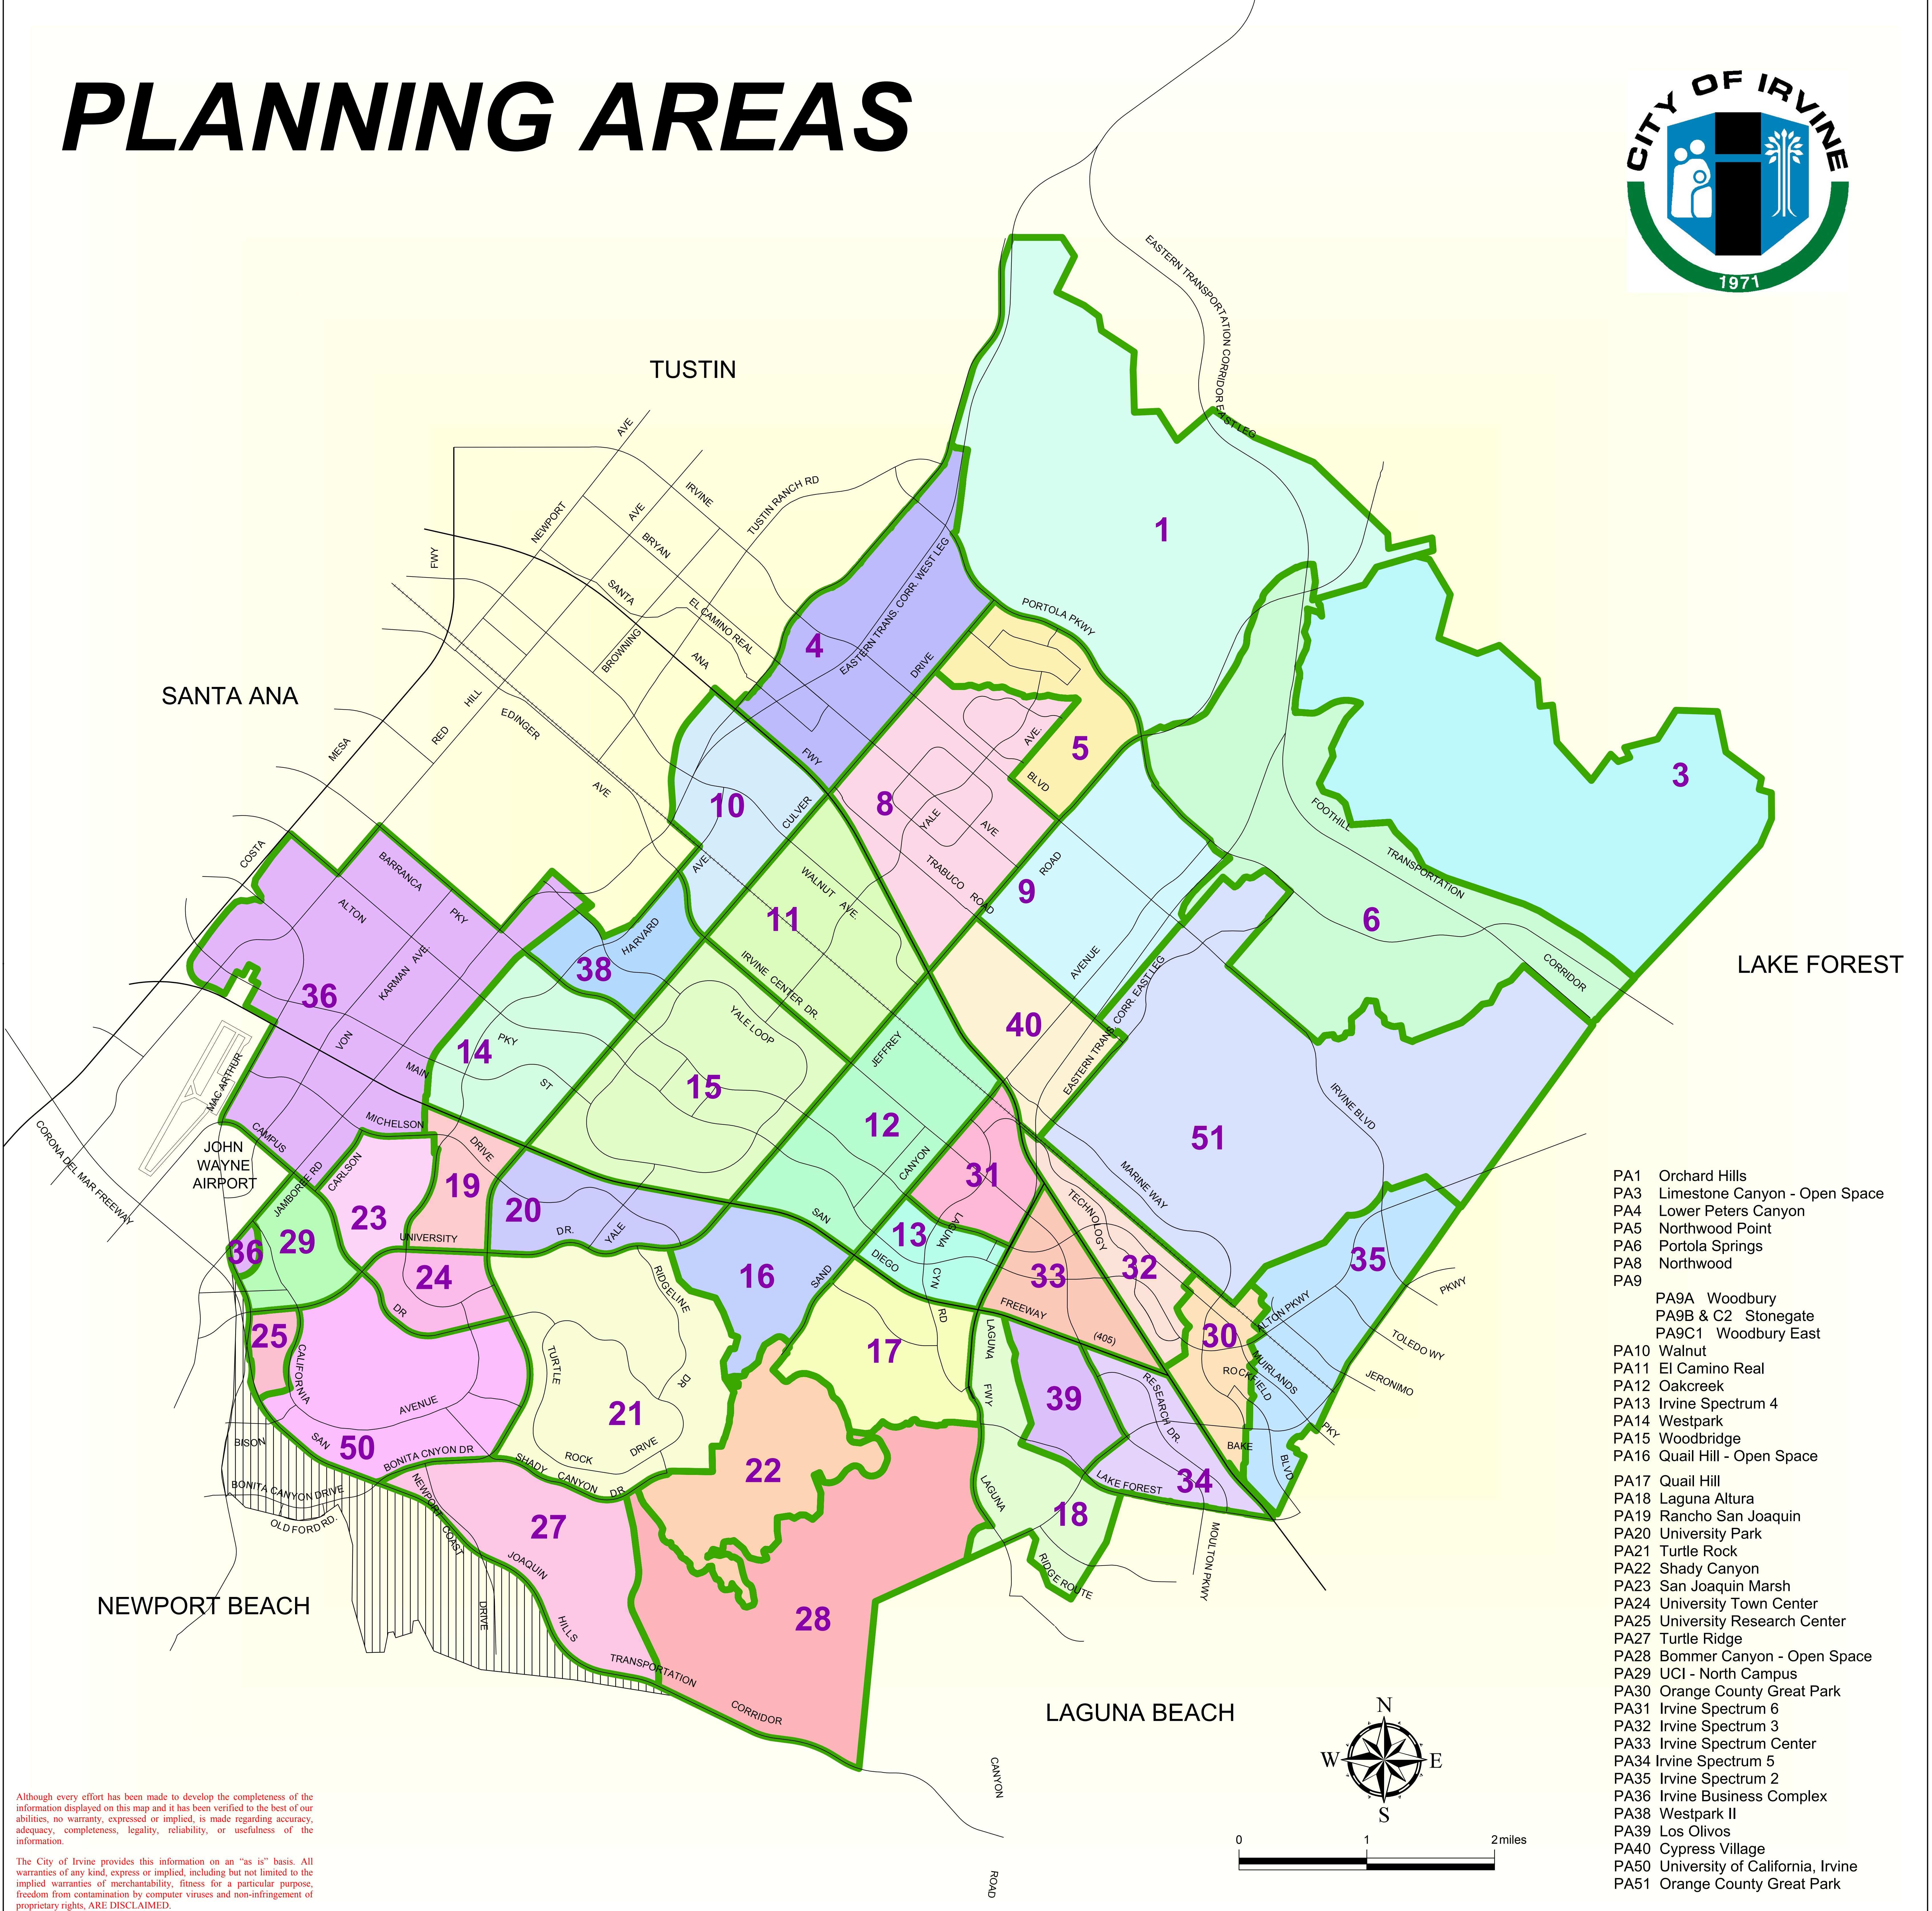

PLANNING AREAS

- PA1 Orchard Hills
- PA3 Limestone Canyon - Open Space
- PA4 Lower Peters Canyon
- PA5 Northwood Point
- PA6 Portola Springs
- PA8 Northwood
- PA9
  - PA9A Woodbury
  - PA9B & C2 Stonegate
  - PA9C1 Woodbury East
- PA10 Walnut
- PA11 El Camino Real
- PA12 Oakcreek
- PA13 Irvine Spectrum 4
- PA14 Westpark
- PA15 Woodbridge
- PA16 Quail Hill - Open Space
- PA17 Quail Hill
- PA18 Laguna Altura
- PA19 Rancho San Joaquin
- PA20 University Park
- PA21 Turtle Rock
- PA22 Shady Canyon
- PA23 San Joaquin Marsh
- PA24 University Town Center
- PA25 University Research Center
- PA27 Turtle Ridge
- PA28 Bommer Canyon - Open Space
- PA29 UCI - North Campus
- PA30 Orange County Great Park
- PA31 Irvine Spectrum 6
- PA32 Irvine Spectrum 3
- PA33 Irvine Spectrum Center
- PA34 Irvine Spectrum 5
- PA35 Irvine Spectrum 2
- PA36 Irvine Business Complex
- PA38 Westpark II
- PA39 Los Olivos
- PA40 Cypress Village
- PA50 University of California, Irvine
- PA51 Orange County Great Park