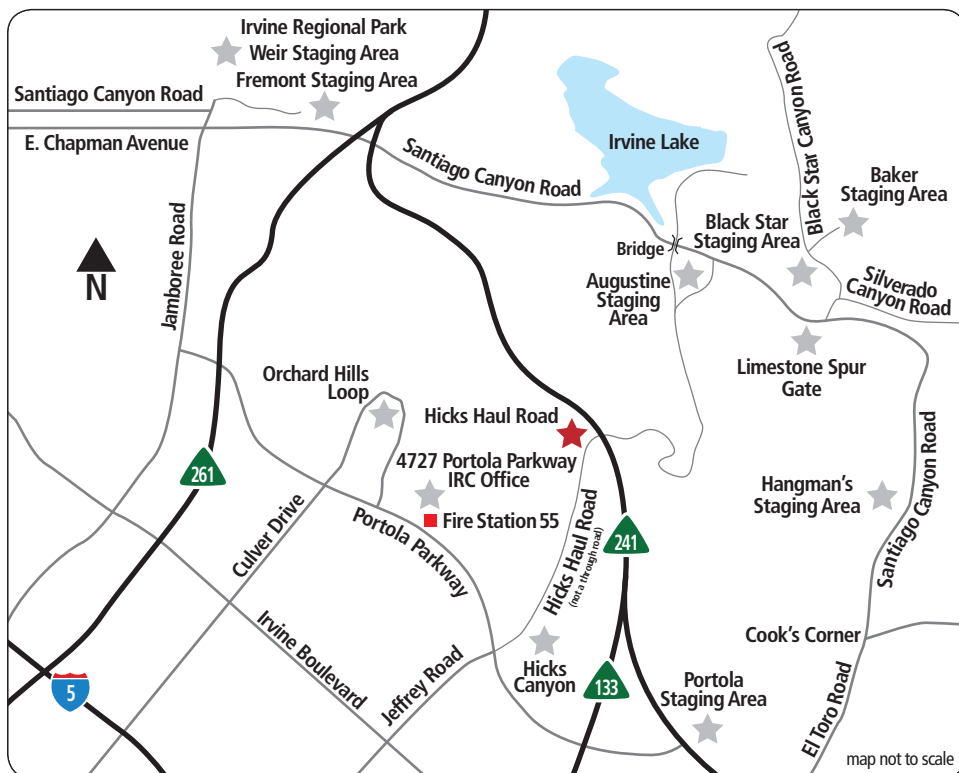

Hicks Haul Road (Staging Area)

Staging Area Driving Directions

From the 405 freeway, the 5 freeway or Jeffrey Road

- From the freeways exit Jeffrey Road and head north
- Follow Jeffrey Road (from 5 freeway) approximately 2.5 miles to Portola Parkway
- At the Portola Parkway intersection continue north on Jeffrey Road (at this point Jeffrey Road turns into Hick's Haul Road. Although it says it's a private road, it is still okay to drive on it for the public programs)
- Follow Hick's Haul Road approximately 1.5 miles to a metal gate
- At the top of Hicks Haul Road veer right to the metal gate (toward the Toll Road)