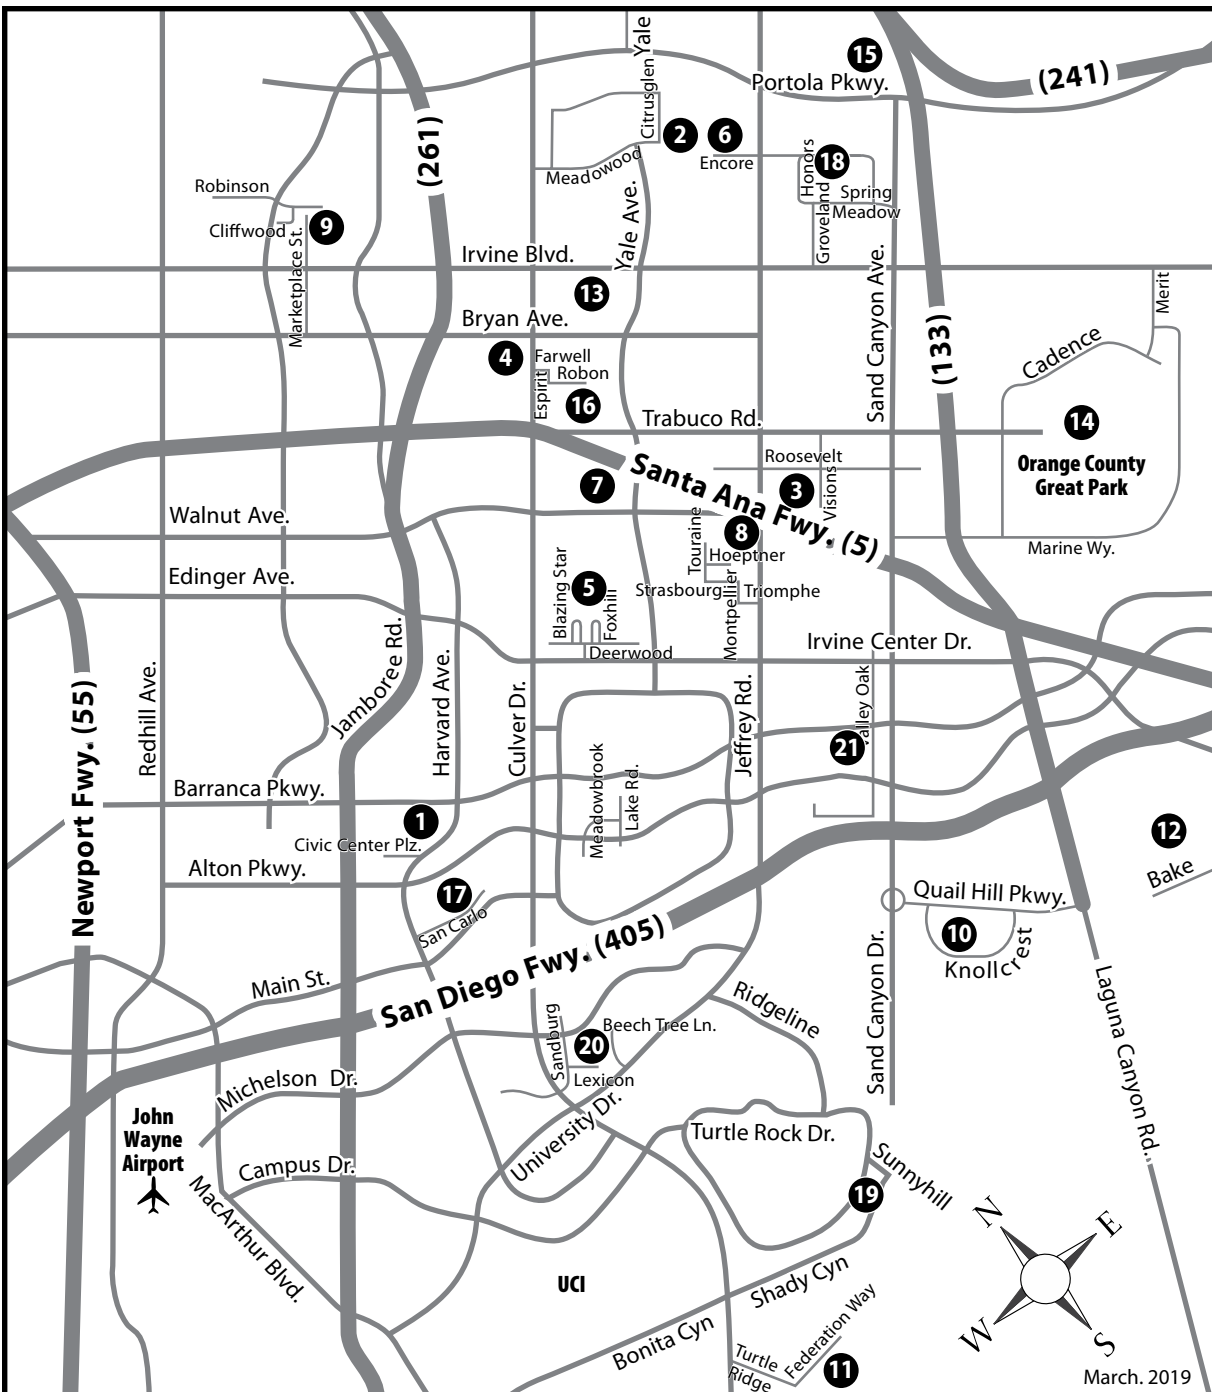

Public Tennis Courts

No.	Site	# Courts	Cleaning Schedule	Address
1	Colonel Bill Barber Marine Corps Memorial Park	BBP	6 Th Noon-3 p.m.	4 Civic Center Plaza 92606
2	Citrusglen Neighborhood Park	CIT	4 Th Noon-3 p.m.	12170 Citrusglen 92620
3	Cypress Community Park	CYP	3 Wed Noon-2:30 p.m.	255 Visions 92620
4	David Sills Lower Peters Canyon Park	DSL	8 Fri 8 a.m.-Noon	3901 Farwell Ave. 92602
5	Deerfield Community Park	DCP	4 Wed Noon-3 p.m.	55 Deerwood West 92604
6	Eastwood Neighborhood Park	EAS	2 Th Noon-2 p.m.	130 Frontier 92620
7	Heritage Community Park	HPP	12 Fri 8 a.m.-Noon	14301 Yale Ave. 92604
8	Hoeptner Neighborhood Park	HOP	2 Th Noon-2 p.m.	5331 Hoeptner 92604
9	Homestead Neighborhood Park	HOM	3 Tu Noon-2:30 p.m.	8 Cliffwood 92602
10	Knollcrest Neighborhood Park	KNO	2 Wed Noon-2 p.m.	2065 Knollcrest 92603
11	Las Lomas Community Park	LLP	2 Wed Noon-2 p.m.	10 Federation Way 92603
12	Los Olivos Community Park	LOP	4 Wed 11 a.m.-3 p.m.	101 Alfonso 92618
13	Northwood Community Park	NWP	2 Mon Noon-2 p.m.	4531 Bryan Ave. 92620
14	Orange County Great Park Tennis Complex	OCG	25 Wed 6-10 a.m.	8000 Great Park Blvd. 92618
15	Portola Springs Community Park	PSP	3 Th 11 a.m.-3 p.m.	900 Tomato Springs 92618
16	Racquet Club Neighborhood Park	RAC	2 Tu Noon-2 p.m.	4030 Robon 92620
17	San Carlo Neighborhood Park	SAC	2 Tu Noon-2 p.m.	15 San Carlo 92606
18	Stonegate Neighborhood Park	STO	2 Tu Noon-2 p.m.	280 Honors 92602
19	Turtle Rock Community Park	TRP	4 Fri Noon-3 p.m.	1 Sunnyhill 92603
20	University Community Park	UNP	4 Wed Noon-3 p.m.	1 Beech Tree Ln. 92612
21	Valley Oak Neighborhood Park	VAL	2 Wed Noon-2 p.m.	16001 Valley Oak 92618