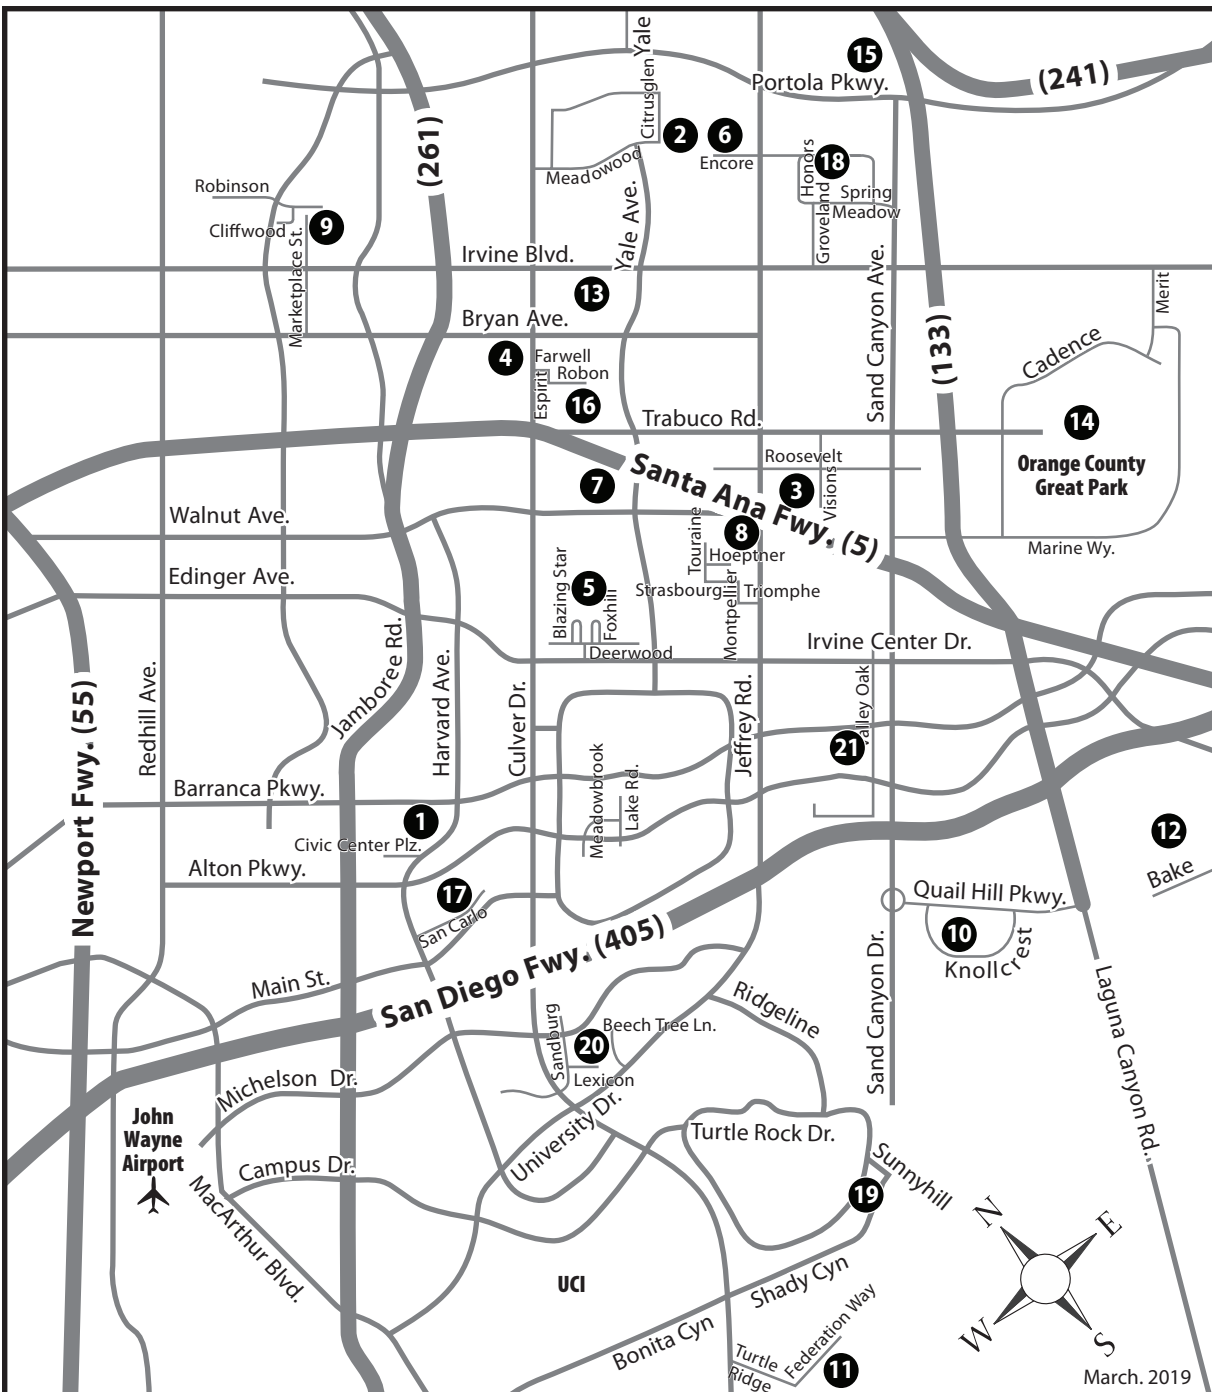

Public Tennis Courts

No.	Site	# Courts	Cleaning Schedule	Address
1	Colonel Bill Barber Marine Corps Memorial Park	BBP	6 Th Noon-3 p.m.	4 Civic Center Plaza 92606
2	Citrusglen Neighborhood Park	CIT	4 Th Noon-3 p.m.	12170 Citrusglen 92620
3	Cypress Community Park	CYP	3 Wed Noon-2:30 p.m.	255 Visions 92620
4	David Sills Lower Peters Canyon Park	DSL	8 Fri 8 a.m.-Noon	3901 Farwell Ave. 92602
5	Deerfield Community Park	DCP	4 Wed Noon-3 p.m.	55 Deerwood West 92604
6	Eastwood Neighborhood Park	EAS	2 Th Noon-2 p.m.	130 Frontier 92620
7	Heritage Community Park	HPP	11 Fri 8 a.m.-Noon.	14301 Yale Ave. 92604
8	Hoeptner Neighborhood Park	HOP	2 Th Noon-2 p.m.	5331 Hoeptner 92604
9	Homestead Neighborhood Park	HOM	3 Tu Noon-2:30 p.m.	8 Cliffwood 92602
10	Knollcrest Neighborhood Park	KNO	2 Wed Noon-2 p.m.	2065 Knollcrest 92603
11	Las Lomas Community Park	LLP	2 Wed Noon-2 p.m.	10 Federation Way 92603
12	Los Olivos Community Park	LOP	4 Wed 11 a.m.-3 p.m.	101 Alfonso 92618
13	Northwood Community Park	NWP	2 Mon Noon-2 p.m.	4531 Bryan Ave. 92620
14	Orange County Great Park Tennis Complex	OCG	25 Wed 6-10 a.m.	8000 Great Park Blvd. 92618
15	Portola Springs Community Park	PSP	3 Th 11 a.m.-3 p.m.	900 Tomato Springs 92618
16	Racquet Club Neighborhood Park	RAC	2 Tu Noon-2 p.m.	4030 Robon 92620
17	San Carlo Neighborhood Park	SAC	2 Tu Noon-2 p.m.	15 San Carlo 92606
18	Stonegate Neighborhood Park	STO	2 Tu Noon-2 p.m.	280 Honors 92602
19	Turtle Rock Community Park	TRP	4 Fri Noon-3 p.m.	1 Sunnyhill 92603
20	University Community Park	UNP	4 Wed Noon-3 p.m.	1 Beech Tree Ln. 92612
21	Valley Oak Neighborhood Park	VAL	2 Wed Noon-2 p.m.	16001 Valley Oak 92618