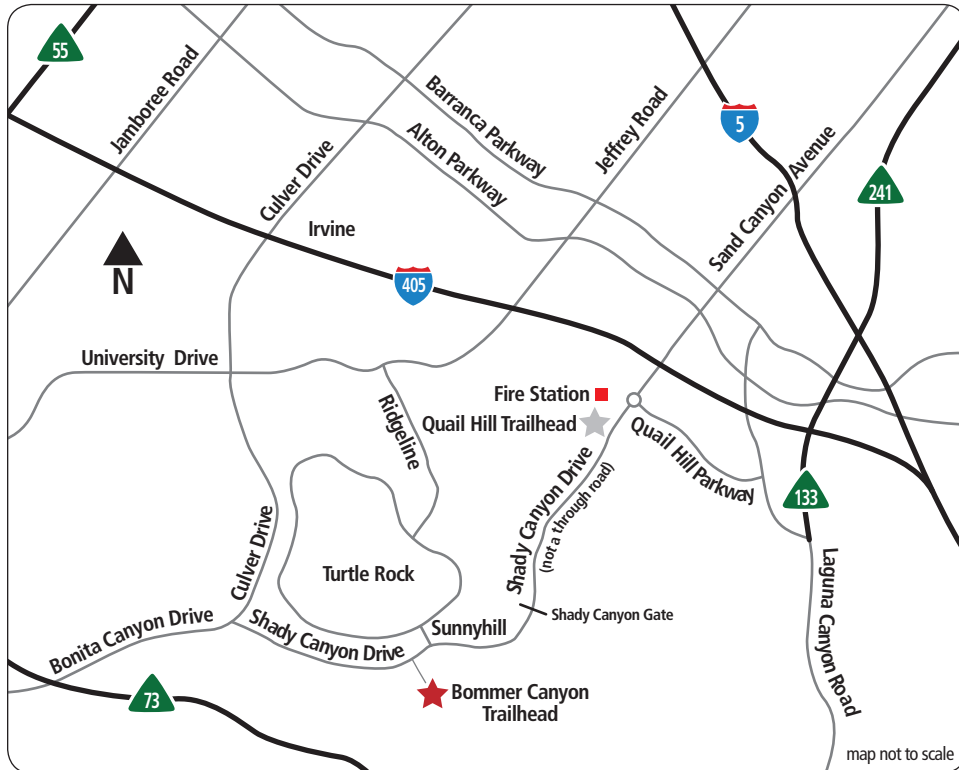

Bommer Canyon Trailhead (1 Bommer Canyon Road Irvine, 92603)

Staging Area Driving Directions

From the 405 freeway

- Exit Culver Drive and head South towards the UCI campus
- Follow Culver approximately 2.6 miles and turn left on Shady Canyon Drive
- Follow Shady Canyon Drive approximately 1.2 miles
- Turn right on Bommer Canyon Road
- Follow Bommer Canyon Road approximately 1 mile until you reach the Cattle Camp

From the 73 Toll Road

- Exit Bonita Canyon Road and head East
- Turn right on Shady Canyon Drive
- Follow Shady Canyon Drive approximately 1.2 miles
- Turn right on Bommer Canyon Road
- Follow Bommer Canyon Road approximately 1 mile until you reach the Cattle Camp