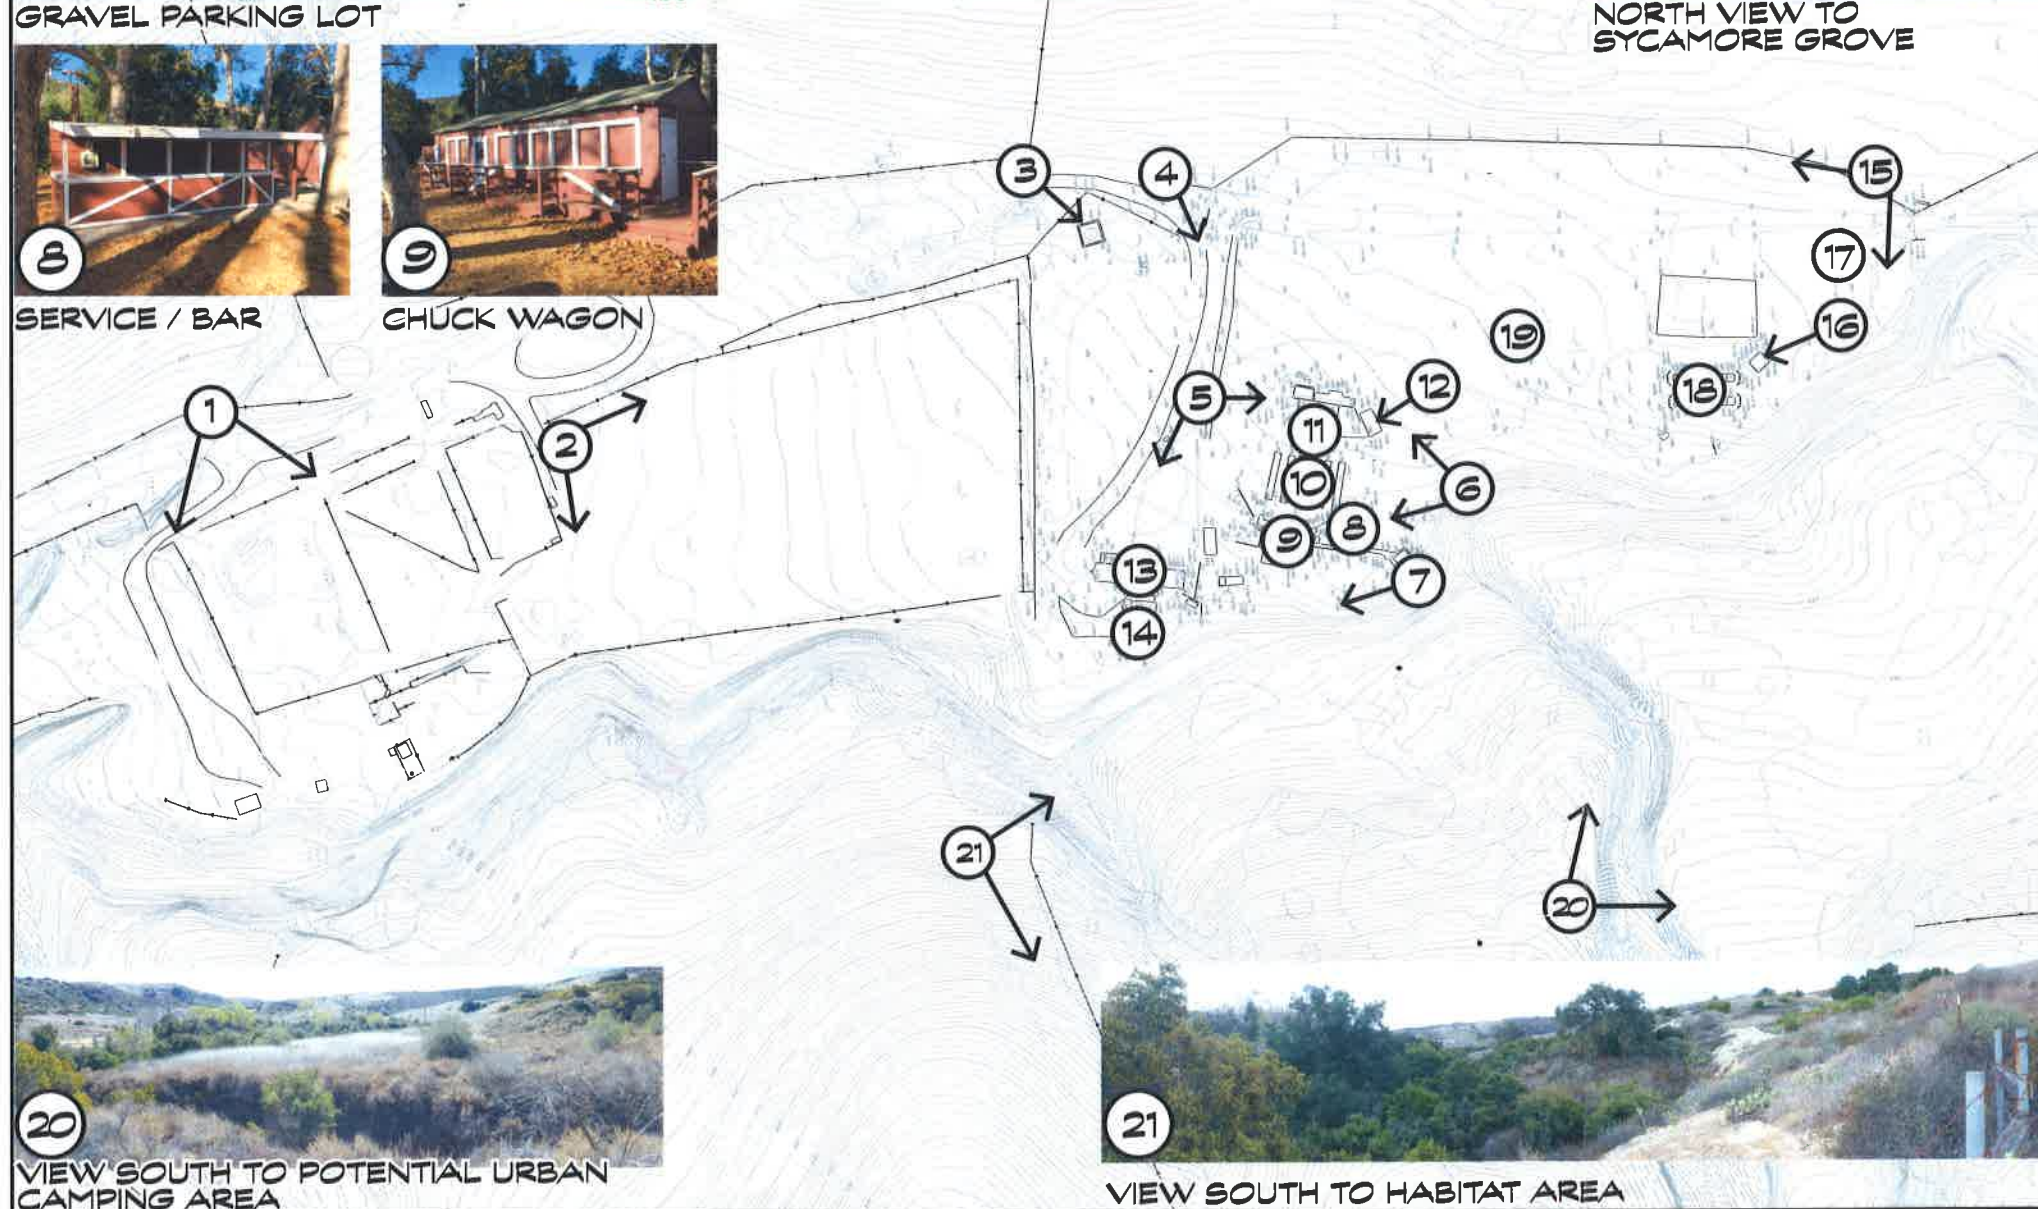

1 NATURE LOOP INTERPRETIVE AREA

3 WATER TOWER

5 SOUTH VIEW TO SYCAMORE GROVE

7 BBQ SPIT

2 GRAVEL PARKING LOT

4 ENTRY PORTAL

6 NORTH VIEW TO SYCAMORE GROVE

8 SERVICE / BAR

9 CHUCK WAGON

10 PICNIC AREA AT SYCAMORE GROVE

11 STAGE

12 STORAGE

13 TEMPORARY OFFICE TRAILER

14 STORAGE

16 PICNIC SHELTER

15 NORTH VIEW TO ACTIVITY AREA

20 VIEW SOUTH TO POTENTIAL URBAN CAMPING AREA

21 VIEW SOUTH TO HABITAT AREA

*Not accessible*

17 SAND VOLLEYBALL

18 HORSESHOE

19 FIRE RING