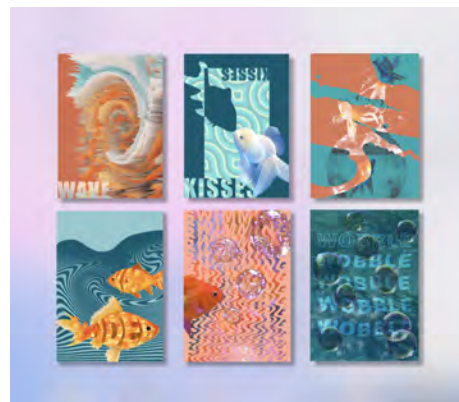

Jeanie Yu
Into the Water, 2020
digital media
20.5 x 17.9 in.