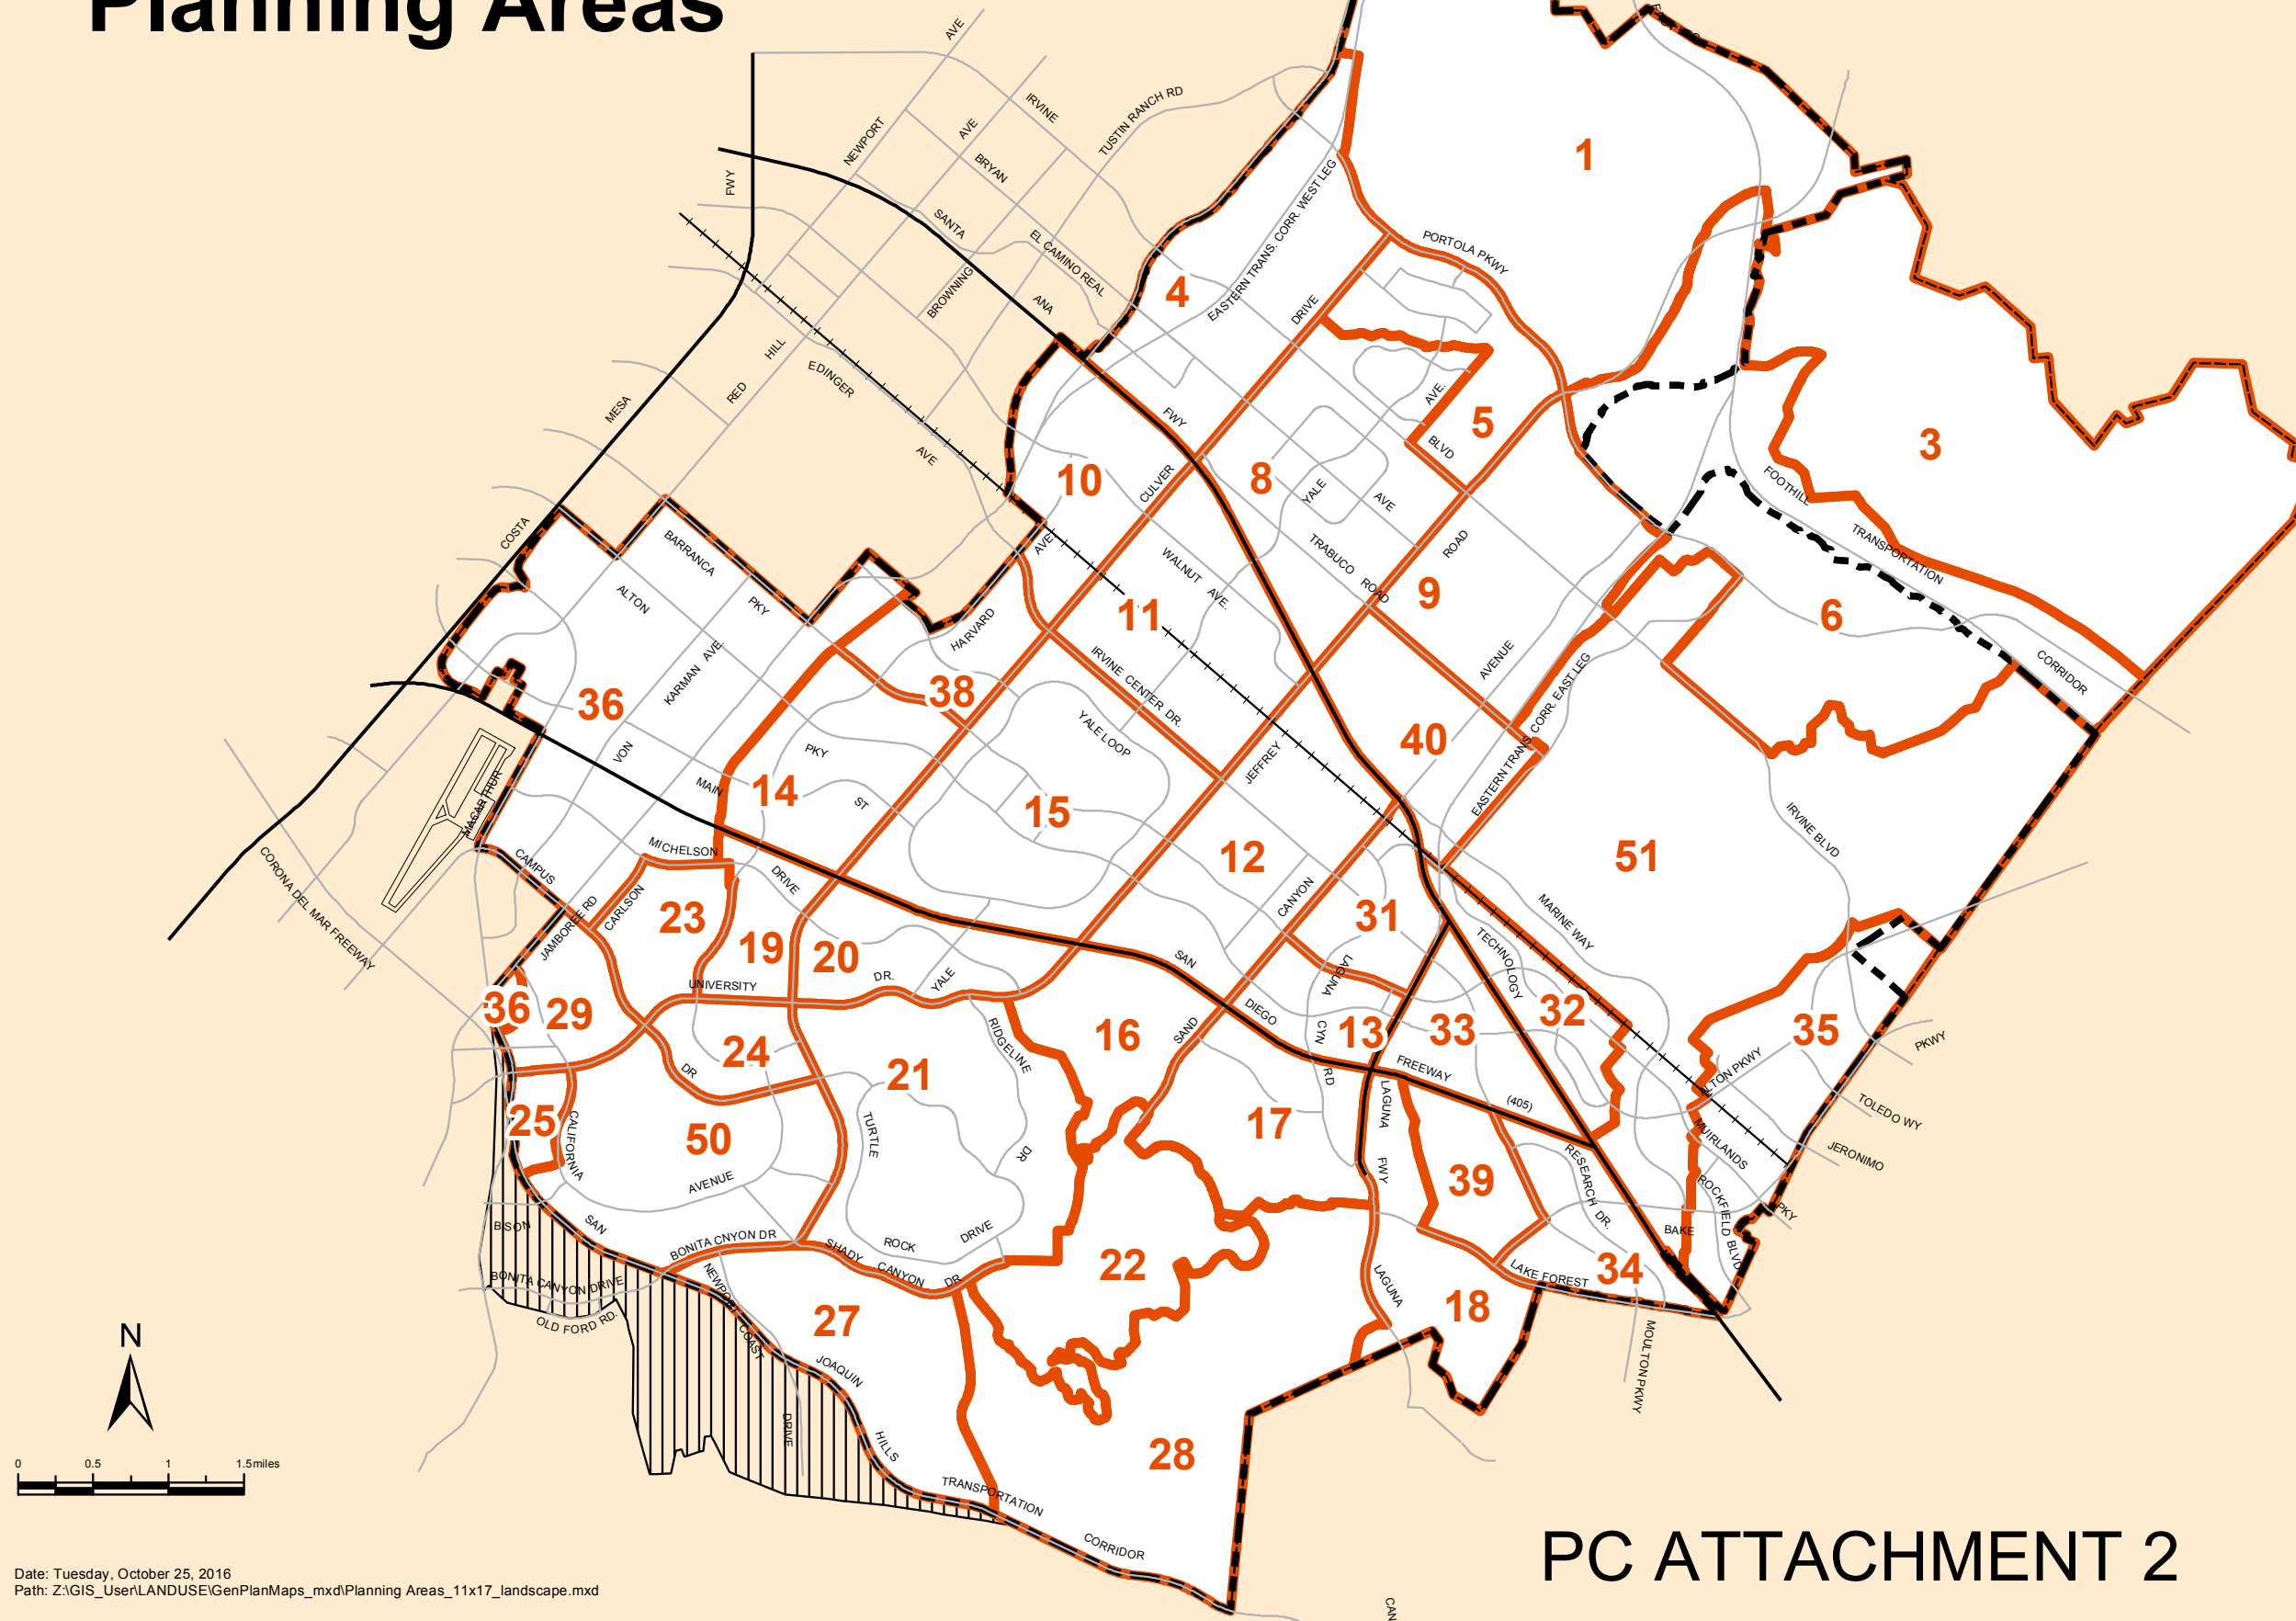

City of Irvine Planning Areas

- PA1 Orchard Hills
- PA3 Limestone Canyon - Open Space
- PA4 Lower Peters Canyon
- PA5 Northwood Point
- PA6 Portola Springs
- PA8 Northwood
- PA9
 - PA9A Woodbury
 - PA9B & C2 Stonegate
 - PA9C1 Woodbury East
- PA10 Walnut
- PA11 El Camino Real
- PA12 Oakcreek
- PA13 Irvine Spectrum 4
- PA14 Westpark
- PA15 Woodbridge
- PA16 Quail Hill - Open Space

- PA17 Quail Hill
- PA18
 - N: Laguna Altura
 - S: Hidden Canyon
- PA19 Rancho San Joaquin
- PA20 University Park
- PA21 Turtle Rock
- PA22 Shady Canyon
- PA23 San Joaquin Marsh
- PA24 University Town Center
- PA25 University Research Center
- PA27 Turtle Ridge
- PA28 Bommer Canyon - Open Space
- PA29 UCI - North Campus
- PA31 Irvine Spectrum 6
- PA32 Irvine Spectrum 3
- PA33 Irvine Spectrum Center
- PA34 Irvine Spectrum 5
- PA35 Irvine Spectrum 2
- PA36 Irvine Business Complex
- PA38 Westpark II
- PA39 Los Olivos
- PA40 Cypress Village
- PA50 University of California, Irvine
- PA51 Orange County Great Park