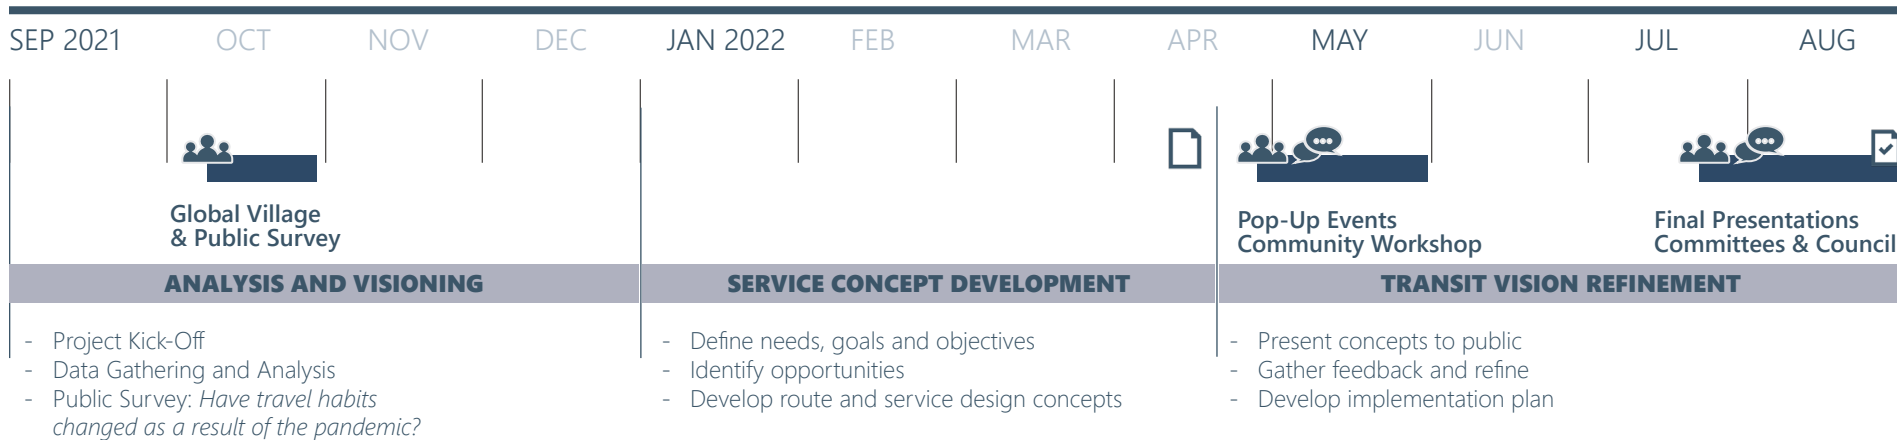

Irvine Transit Vision Schedule

Schedule Legend

 Draft Recommendations  Final Report

 Community Engagement