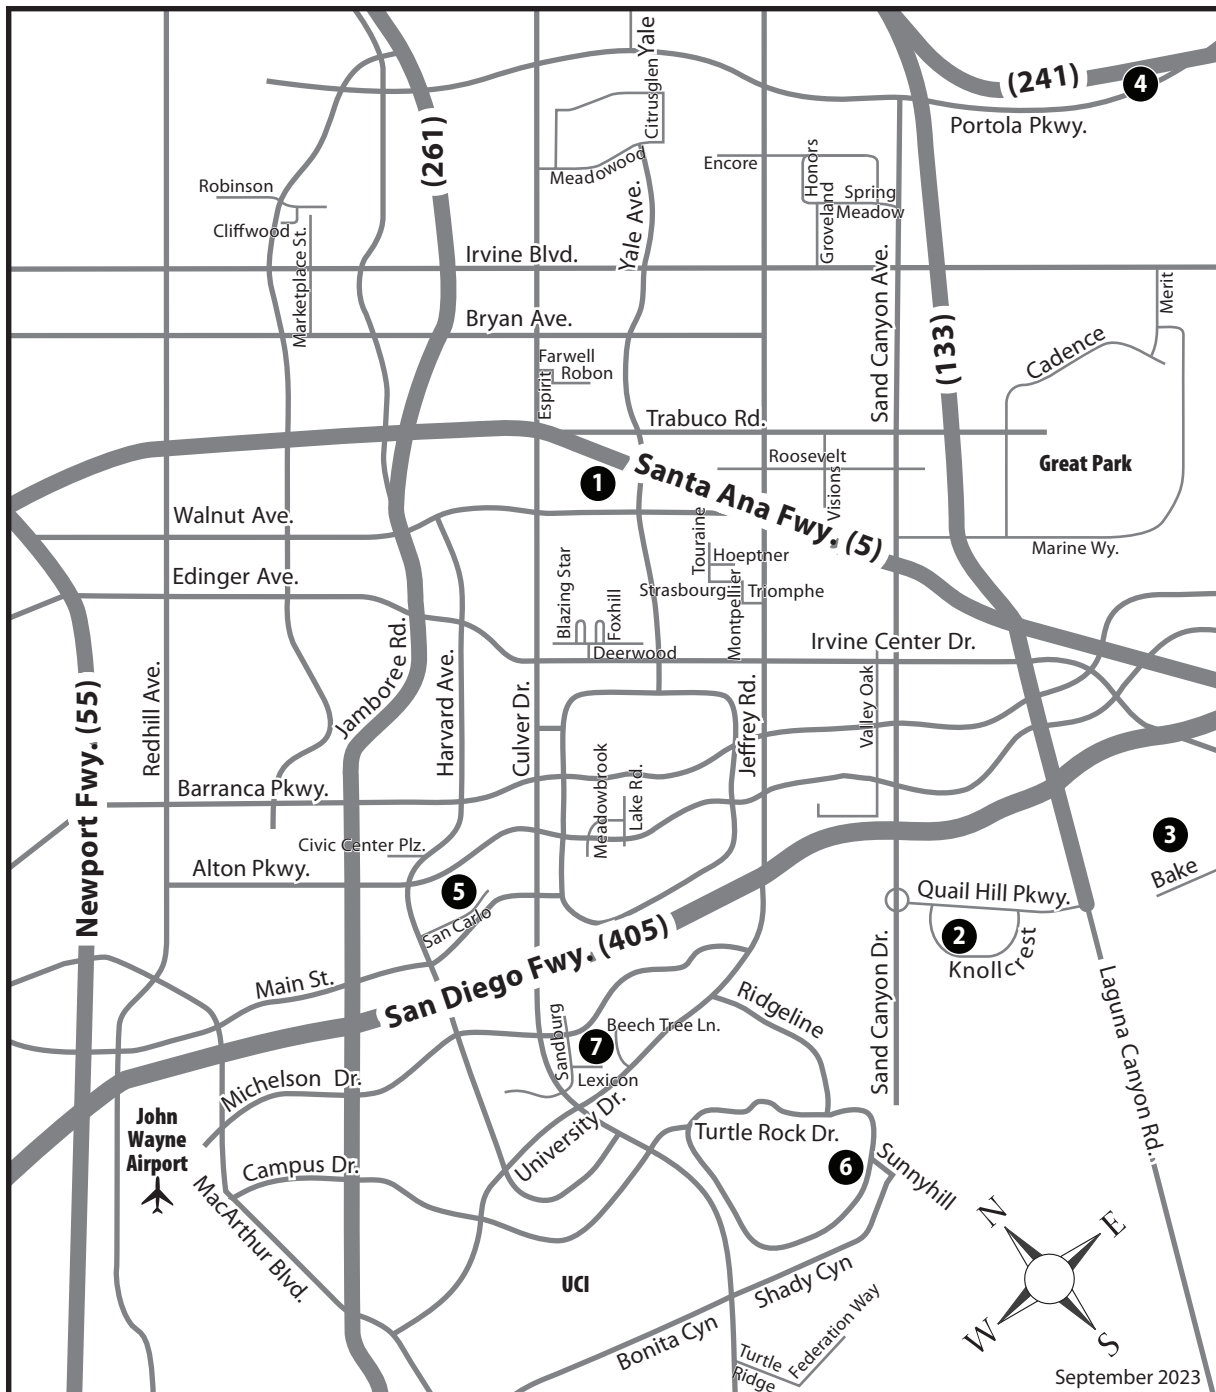

Public Pickleball Courts

No.	Site	HPP	# Courts	Cleaning Schedule	Address	
1	Heritage Community Park	HPP	1*/4	Fri 8 a.m.–Noon.	14301 Yale Ave.	92604
2	Knollcrest Neighborhood Park	KNO	2*	Wed Noon–2 p.m.	2065 Knollcrest	92603
3	Los Olivos Community Park	LOP	1*/2	Wed 11 a.m.–3 p.m.	101 Alfonso	92618
4	Portola Springs Community Park	PSP	6	Th 11 a.m.–3 p.m.	900 Tomato Springs	92618
5	San Carlo Neighborhood Park	SAC	2*	Tu Noon–2 p.m.	15 San Carlo	92606
6	Turtle Rock Community Park	TRP	1*	Fri Noon–23p.m.	1 Sunnyhill	92603
7	University Community Park	UNP	1*	Wed Noon–3 p.m.	1 Beech Tree Ln.	92612