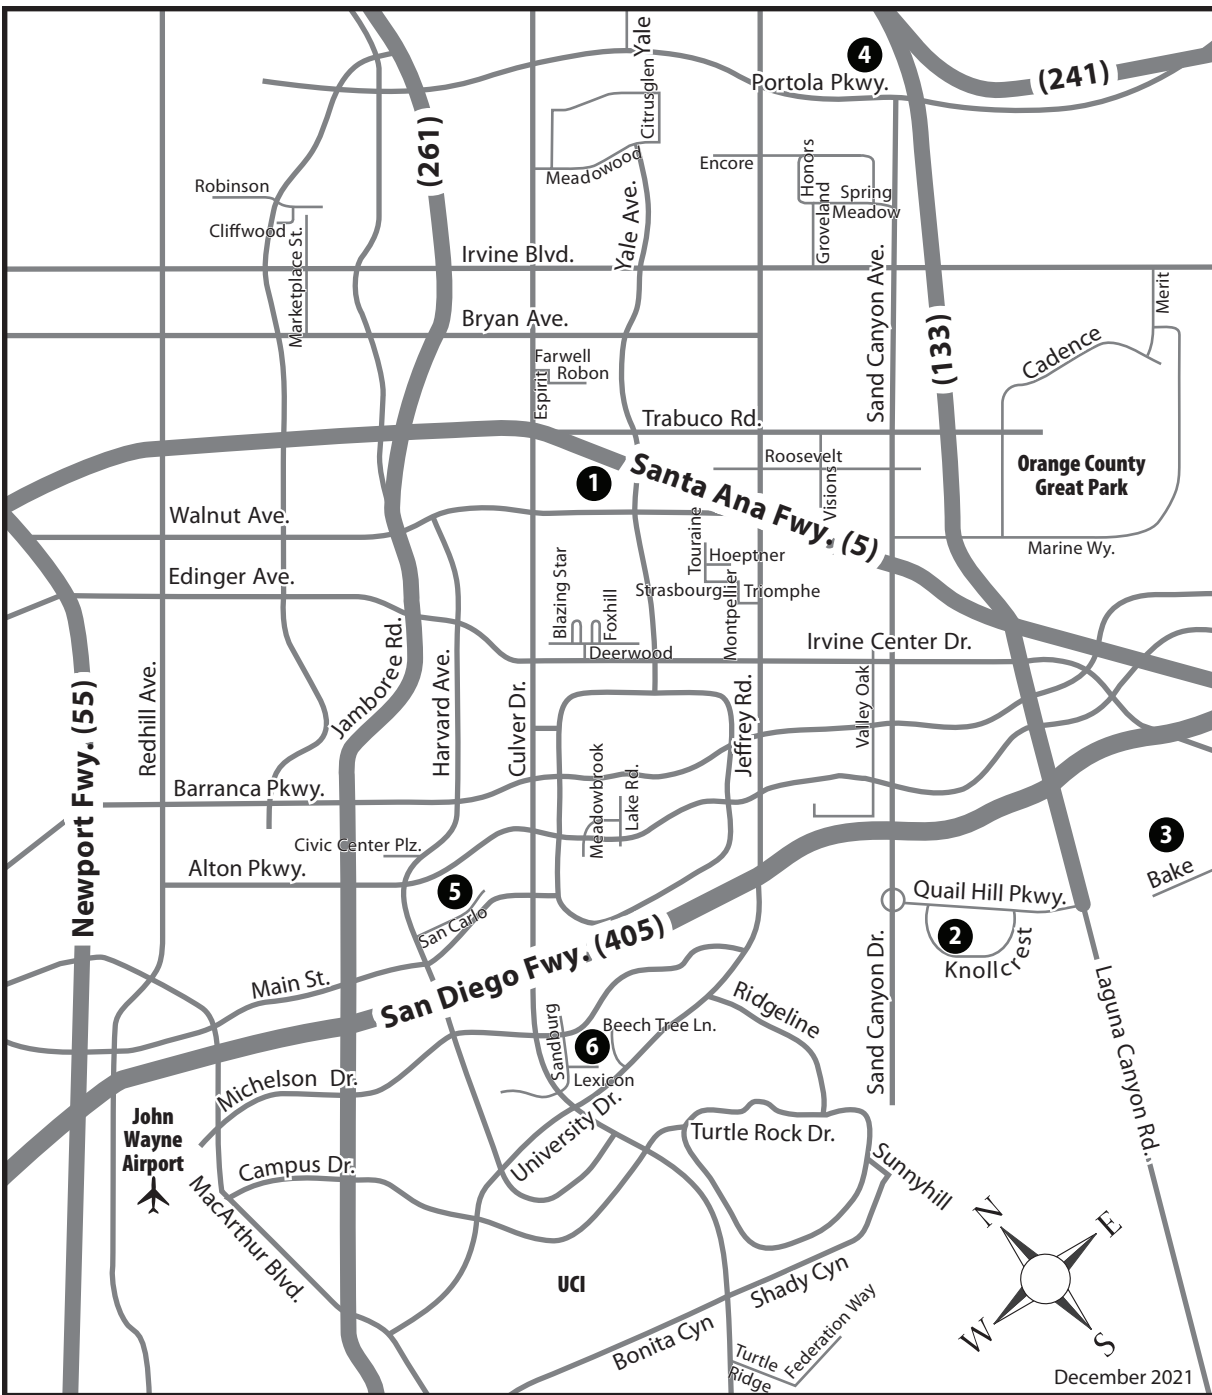

Public Pickleball Courts

No.	Site	# Courts	Cleaning Schedule	Address
1	Heritage Community Park	HPP	2* Fri 8 a.m.–Noon.	14301 Yale Ave. 92604
2	Knollcrest Neighborhood Park	KNO	2* Wed Noon–2 p.m.	2065 Knollcrest 92603
3	Los Olivos Community Park	LOP	2* Wed 11 a.m.–3 p.m.	101 Alfonso 92618
4	Portola Springs Community Park	PSP	6 Th 11 a.m.–3 p.m.	900 Tomato Springs 92618
5	San Carlo Neighborhood Park	SAC	2* Tu Noon–2 p.m.	15 San Carlo 92606
6	University Community Park	UNP	1* Wed Noon–3 p.m.	1 Beech Tree Ln. 92612