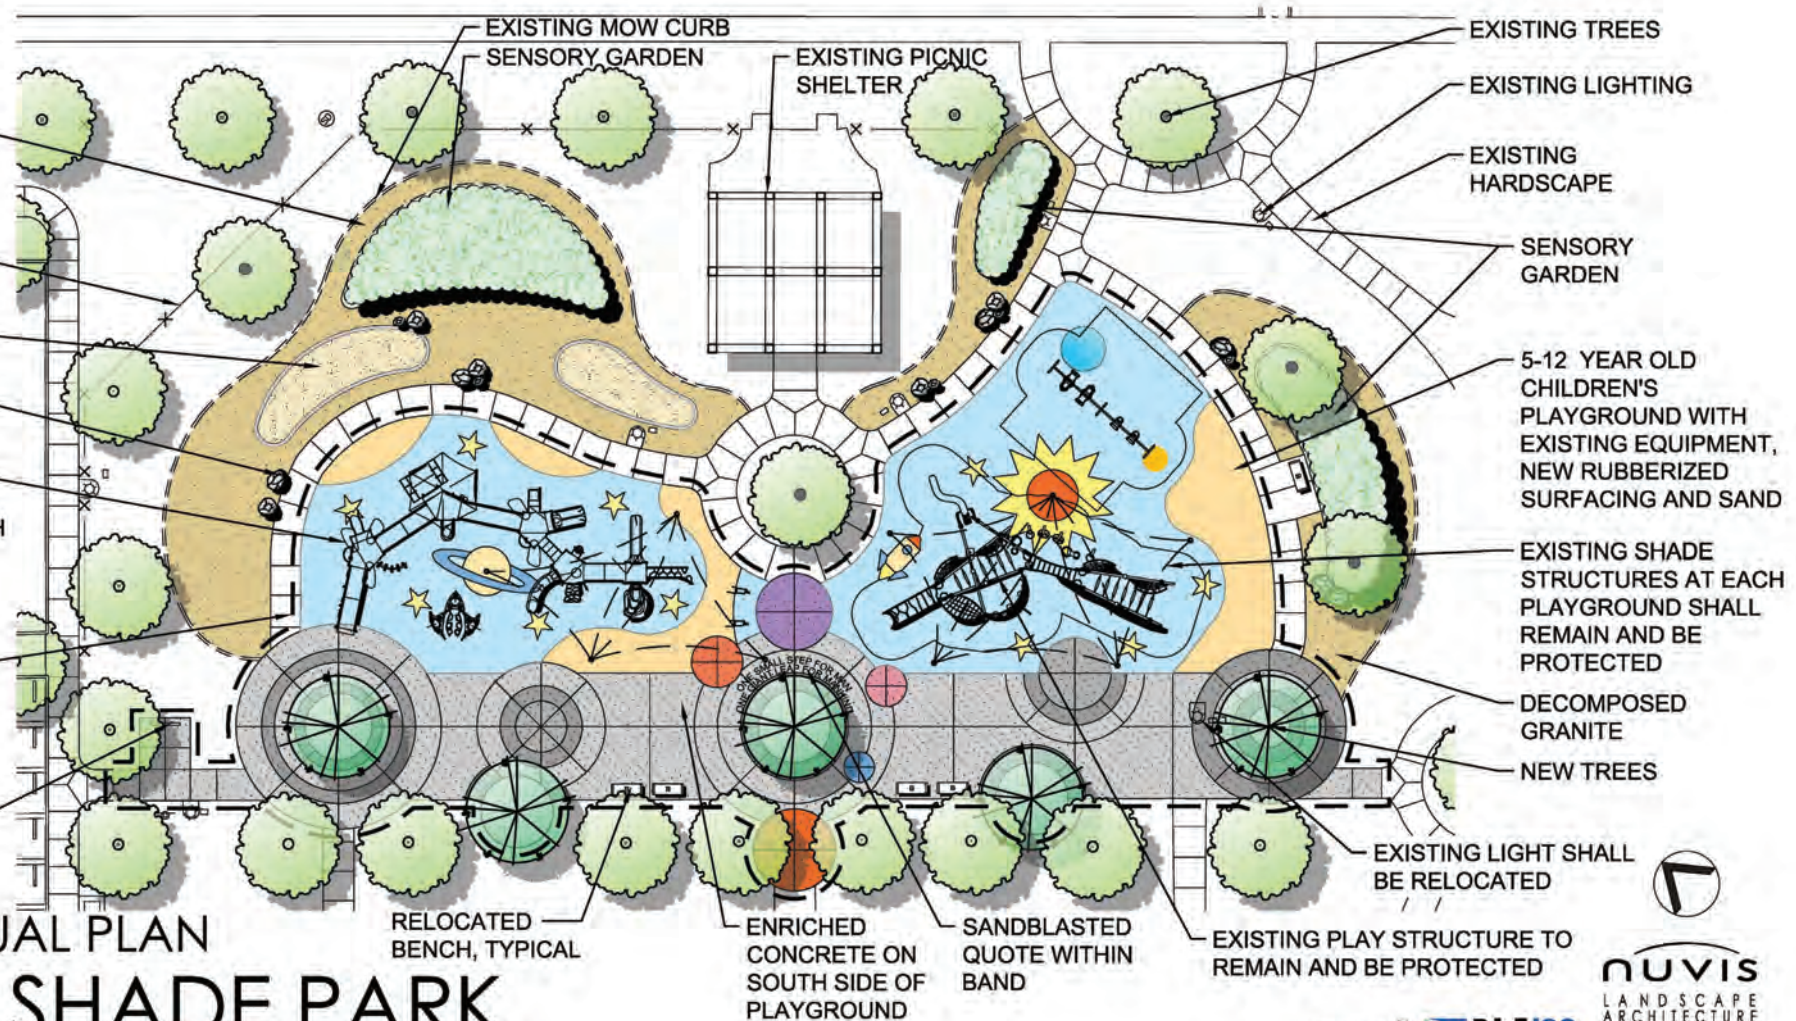

ATTACHMENT 1

CONCEPTUAL PLAN SWEET SHADE PARK

IRVINE, CALIFORNIA

nuvis
 LANDSCAPE
 ARCHITECTURE
 714-754-7311
 CA 1891 - NV 396 | SBE - DBE
 20-014.01 NOV 10, 2020