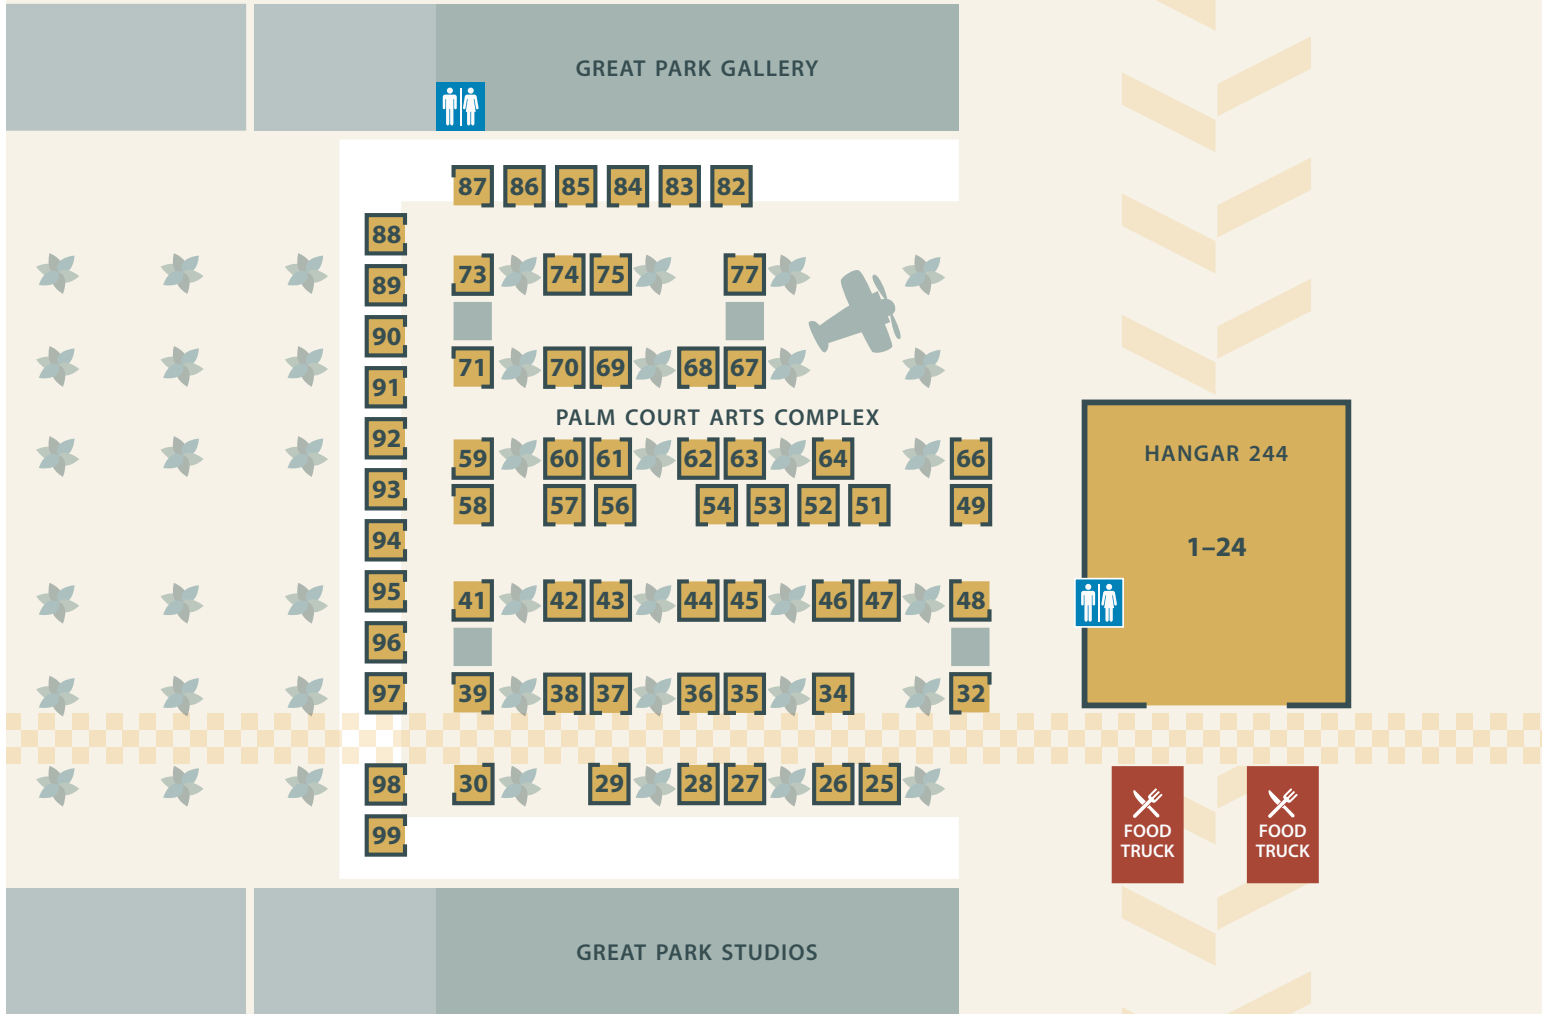

# HOLIDAY FAIRE

SCAN FOR DIGITAL MAP

## WOODWORK

- 58 Andersen Woodturning
- 77 Dar's Homemade Holiday Decor
- 88 Whittier Woodworks
- 32 Wood U Like