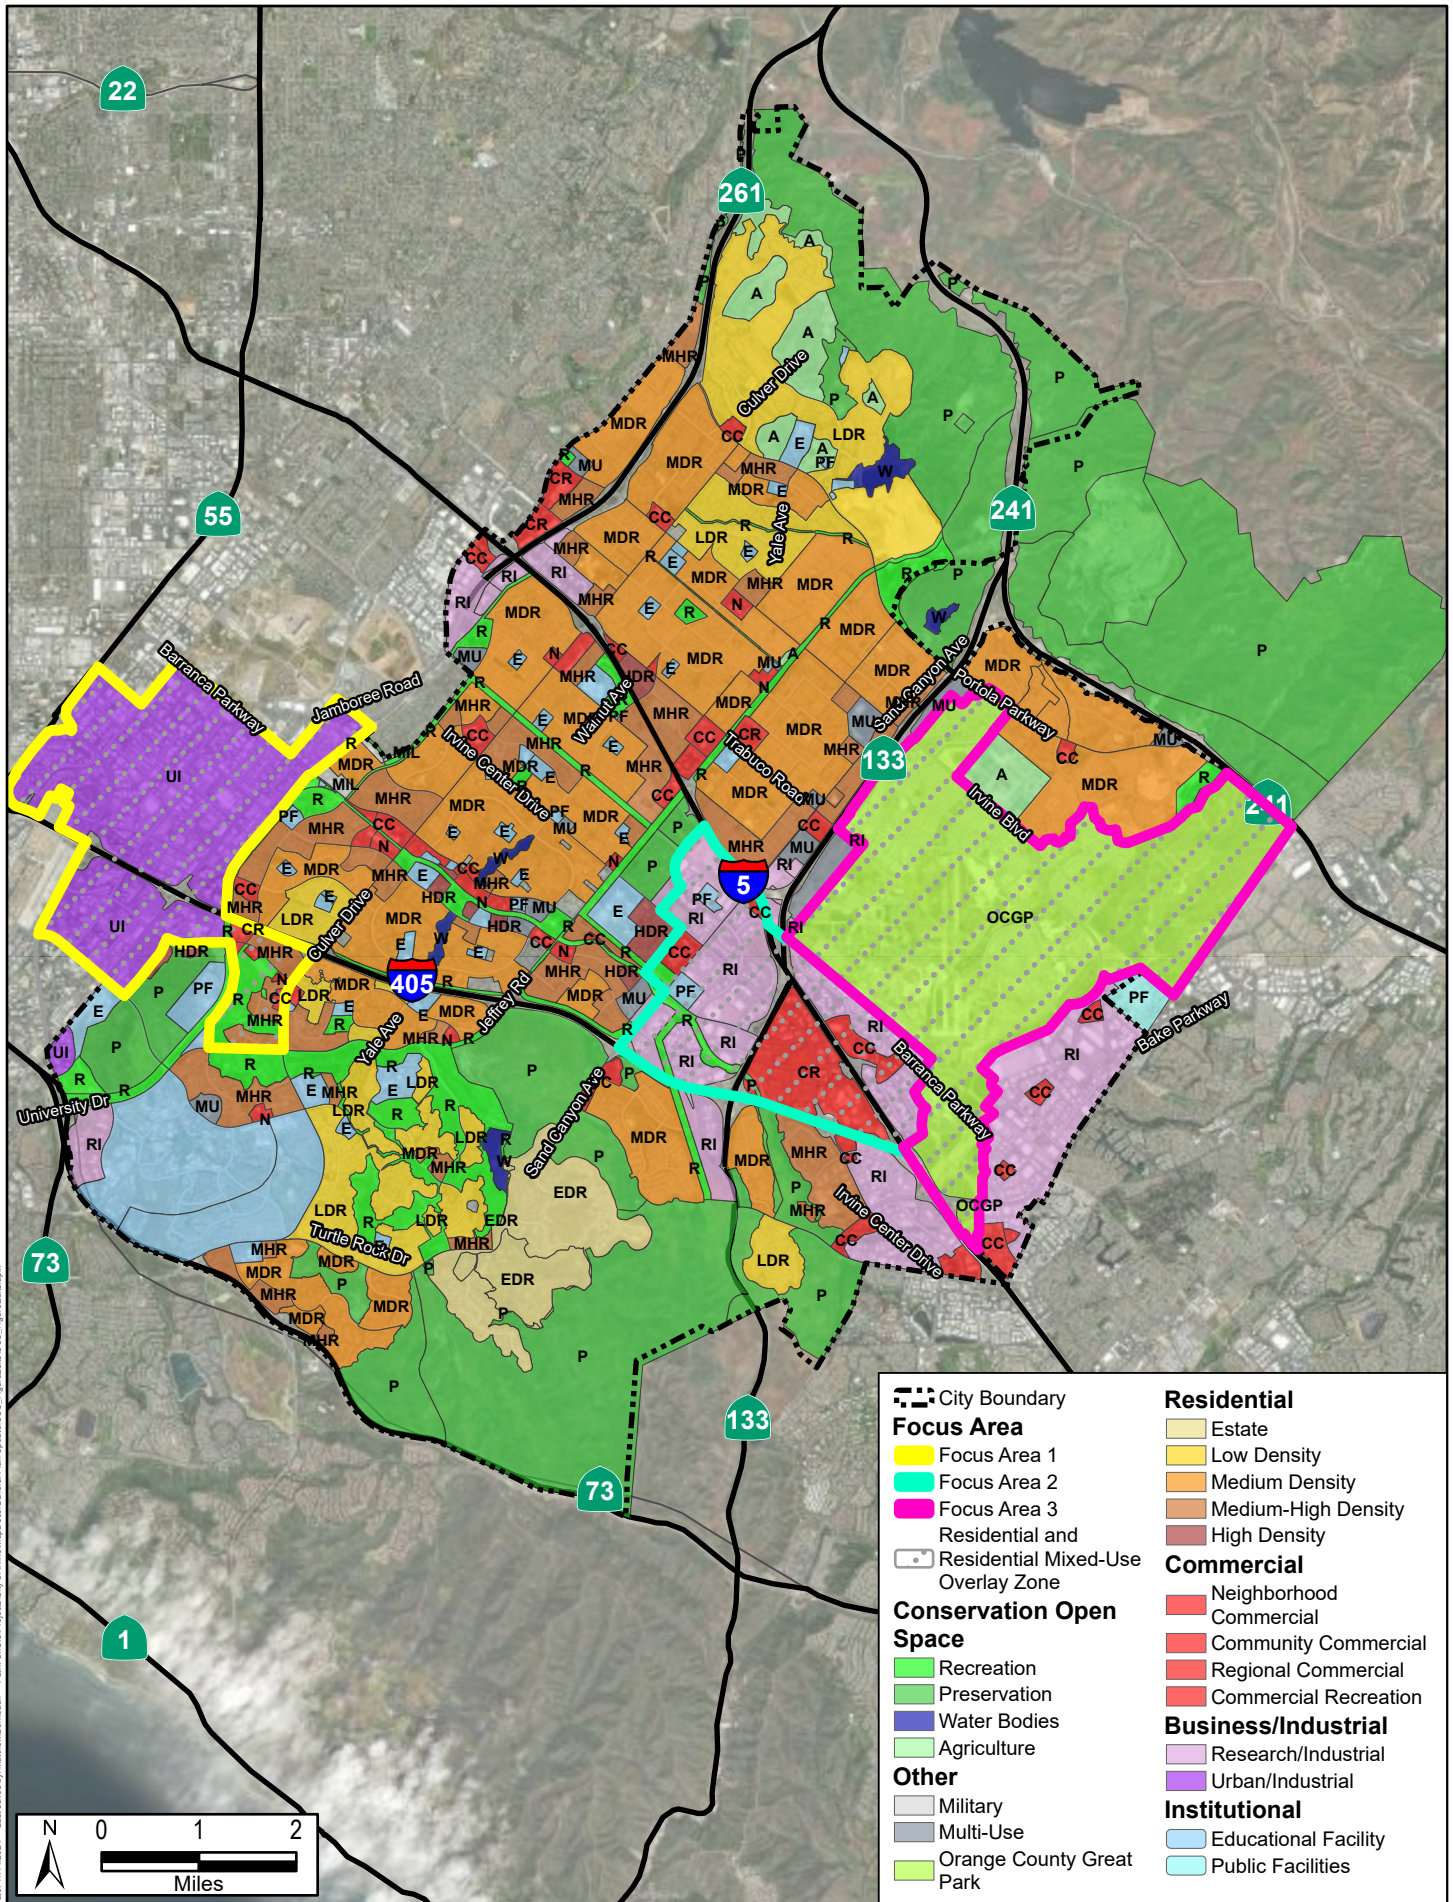

City of Irvine General Plan Land Use Map

Source: Orange County 2023; City of Irvine 2023

City of Irvine