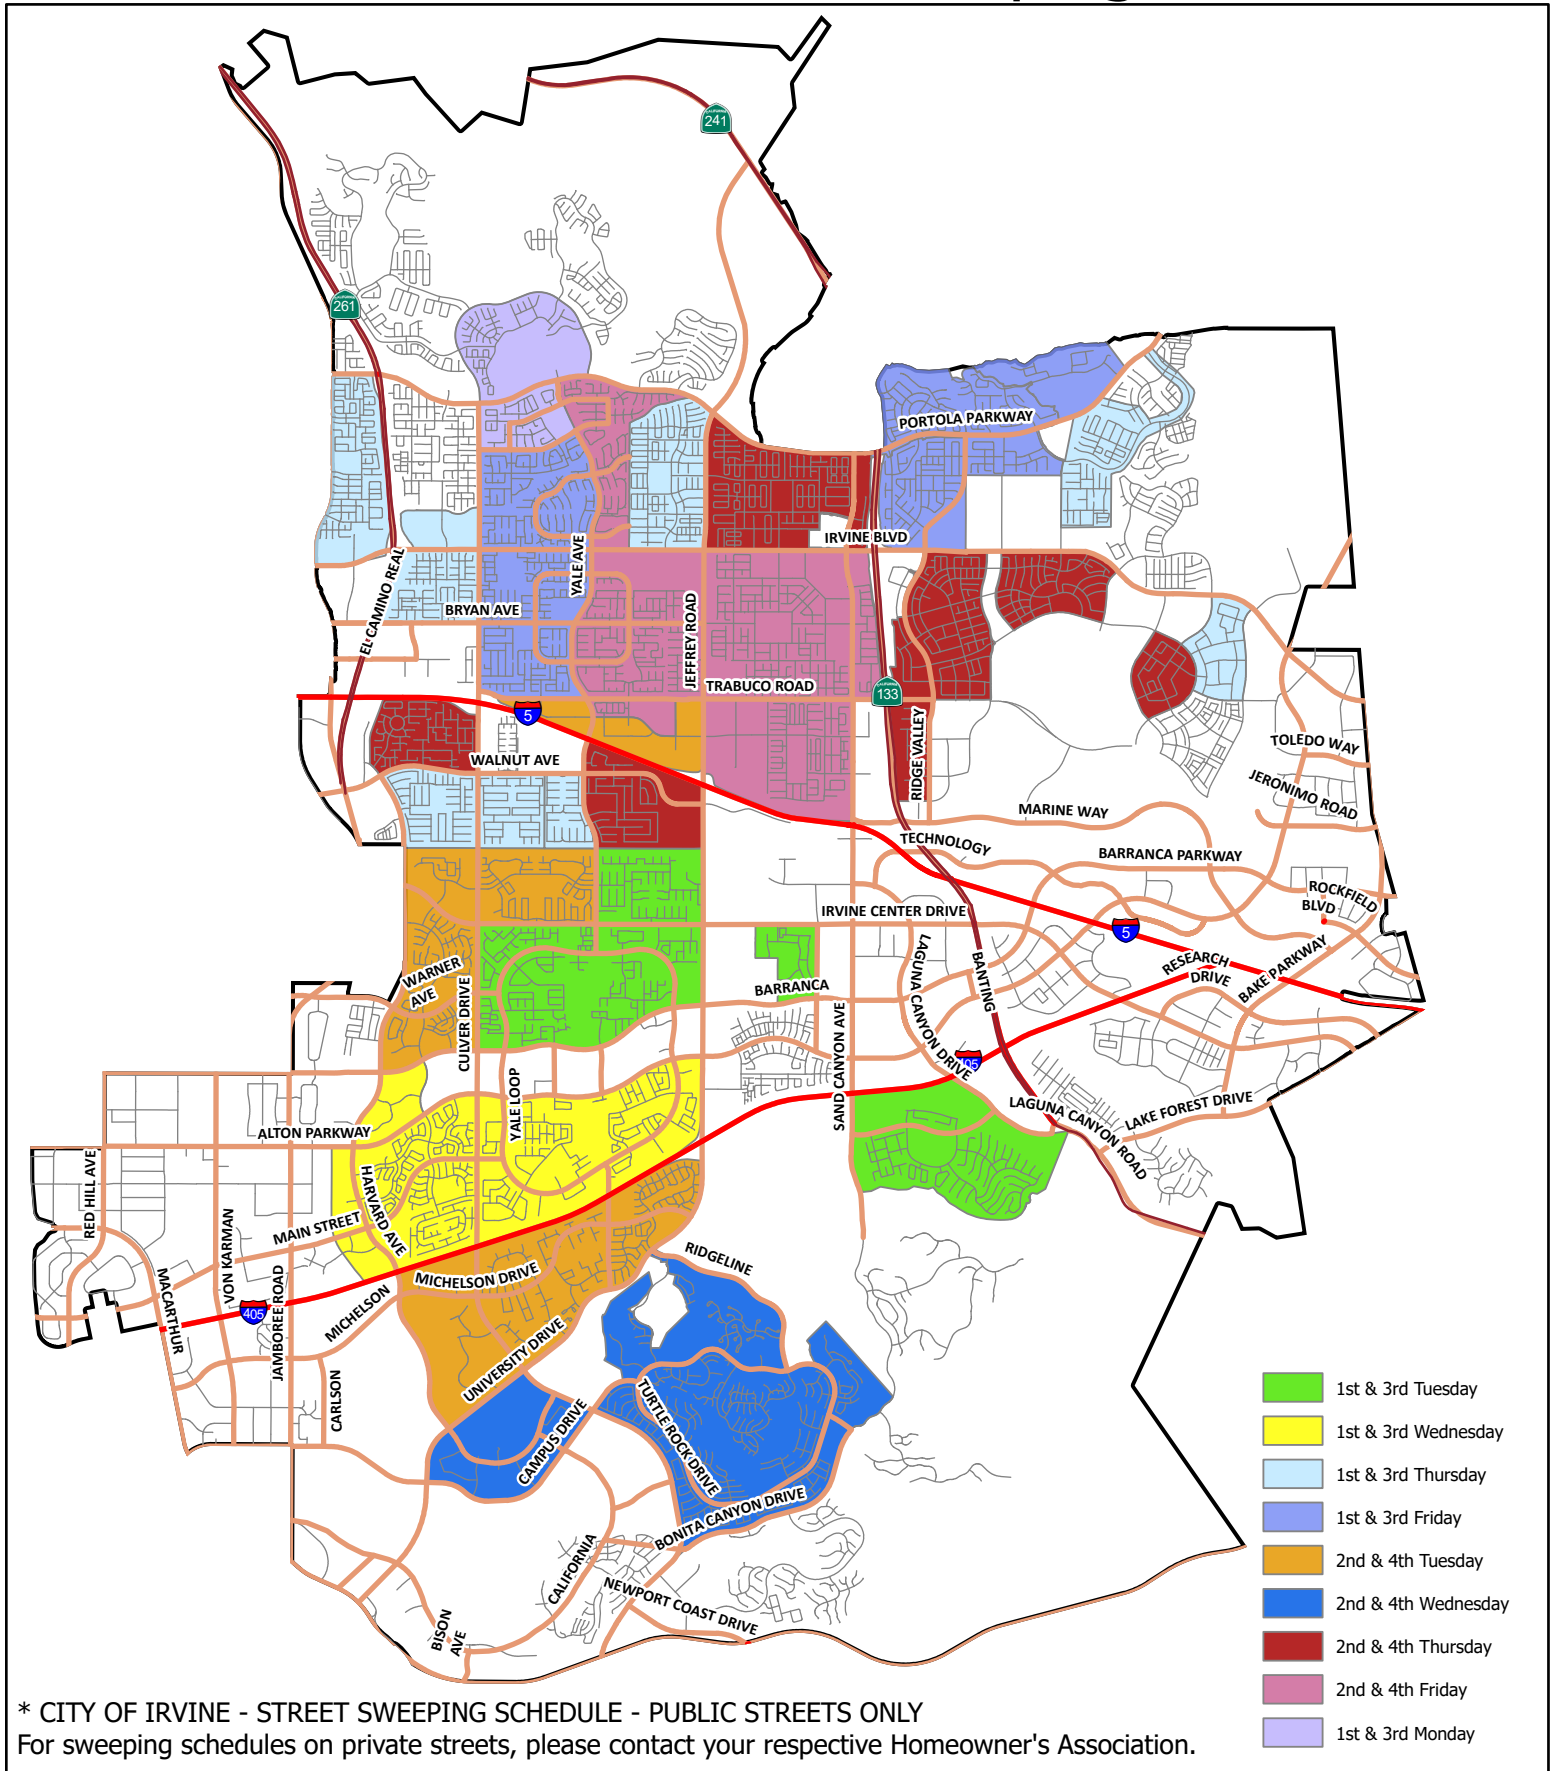

2025 Residential Street Sweeping Schedule

* CITY OF IRVINE - STREET SWEEPING SCHEDULE - PUBLIC STREETS ONLY
For sweeping schedules on private streets, please contact your respective Homeowner's Association.

Although every effort has been made to develop the completeness of the information displayed on this map and it has been verified to the best of our abilities, no warranty, expressed or implied, is made regarding accuracy, adequacy, completeness, legality, reliability, or usefulness of the information. The City of Irvine provides this information on an "as is" basis. All warranties of any kind, express or implied, including but not limited to the implied warranties of merchantability, fitness for a particular purpose, freedom from contamination by computer viruses and non-infringement of proprietary rights, ARE DISCLAIMED.